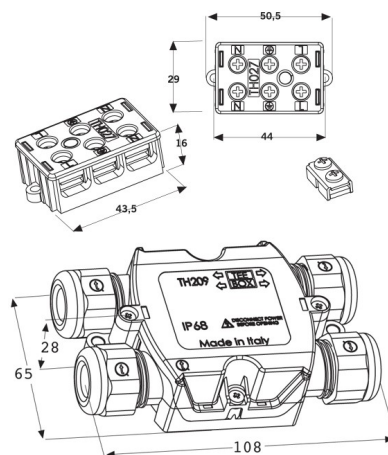

TeeBox

Range: Weatherproof/Waterproof Connectors

Order Code: THK.209.03H

DESCRIPTION

TeeBox, 4 Cable entry
7mm to 14mm cable
Max Current 16A
Max IP68 rated
Screw fixing
3 Pole TeeBlock multiple contact terminal
Blind teal grommet insert to allow 3 cable entry use

WEATHERPROOF/WATERPROOF CONNECTORS FEATURES

- Comprehensive range of connection options
- Protection rating up to IP68 depending on product
- Unique 3 pole T connector TH029 available for use in TH209 & TH211 range, no cable forming required
- TH211 available as full KIT version complete with TH029 fitted
- Power distribution products available in 3 port (TH630) and 4 port (TH62) versions
- Temperature range of -20°C to +125°C

Features may vary by product throughout the range.

Subject to technical modification without notice.

Typographical and other errors do not justify claim for damages.

SPECIFICATION

Cable Entries	4
Max Current (A)	16
Minimum Cable Diameter (mm)	7
Maximum Cable Diameter (mm)	14
IP Rating	68
Min Temperature Rating °C	-40
Max Temperature Rating °C	125
Temperature "T" Rating	T85
Body Material	PA66 / SEBS/ TPE
Comments	This product comprises parts THA.209.A1A, THC.027.A1A, 6000175CC and 600013700
Fixing System	Screw