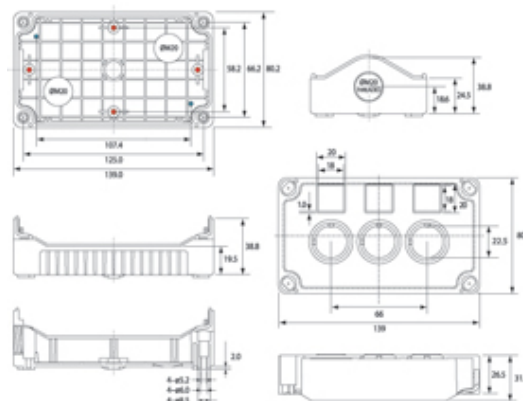

Rectangular Enclosures/Junction Boxes

Range: Enclosures

Part Number: DE03S-A-GB-3

DESCRIPTION

Size 3, standard base ABS material grey lid black base with 3 holes

ENCLOSURES FEATURES

- Complete with M20 cable knockouts
- 4 sizes available in Standard and deep base
- Also available in ABS-UL94
- Unique snap-on DIN rail and flange brackets available
- Suitable for mounting control switches or enclosing printed circuit boards
- Captive plastic screws in lid

Subject to technical modification without notice.

Typographical and other errors do not justify claim for damages.

SPECIFICATION

Product Type	Standard base
Number of Holes	3
Base Style	Standard base
Base Colour	Black
Lid Colour	Grey
Enclosure Material	ABS-UL94-HB
IP Rating	67
Min Temperature Rating °C	-10
Max Temperature Rating °C	65
Height (mm)	80
Width (mm)	139
Depth (mm)	53
Accessories Available	Snap-on flange & DIN Rail brackets