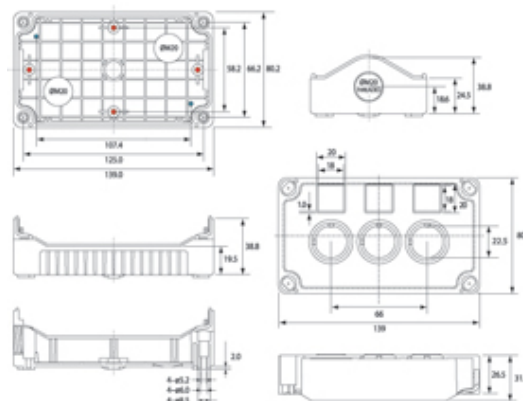

# Rectangular Enclosures/Junction Boxes

## Range: Enclosures

Part Number: DE03S-A-GB-3

### DESCRIPTION

Size 3, standard base ABS material grey lid black base with 3 holes

### ENCLOSURES FEATURES

- Complete with M20 cable knockouts
- 4 sizes available in Standard and deep base
- Also available in ABS-UL94
- Unique snap-on DIN rail and flange brackets available
- Suitable for mounting control switches or enclosing printed circuit boards
- Captive plastic screws in lid