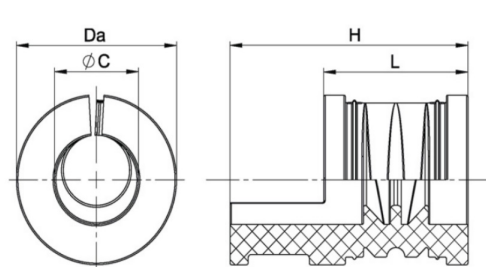

### DESCRIPTION

Accessories for Cable Entry System KADL (Series F310-9xxx-zz)  
Split grommets allow pre-assembled cables with connectors to be inserted into housings and sealed.

### CABLE GLANDS/GROMMETS FEATURES

- Accessories for Cable Entry System KADL (series F310-9xxx-zz)
- Split grommets allow pre-assembled cables with connectors to be inserted into housings and sealed
- For cables with  $\text{ØC} = 3,0 - 32,5 \text{ mm}$
- Clamping range per grommet up to 2 mm
- Strain relief for cables
- Tool-free assembly
- Easy enlargements and adjustments
- Temperature range  $-30 \text{ °C} / +100 \text{ °C}$
- Note: These grommets are ordered separately as accessories for Cable Entry System KADL (F310-9xxx-yy)

## SPECIFICATION

<b>Product Type</b>	Small Grommet for Cable Entry System KADL (Series F310-9xxx-zz)
<b>Sealing Ring Material</b>	TPE TPV
<b>Min Temperature Rating °C</b>	-30 Å°C
<b>Max Temperature Rating °C</b>	+100 Å°C
<b>IP Rating</b>	IP65
<b>Colour</b>	black
<b>Hole Diameter (mm)</b>	3-5mm
<b>Height (mm)</b>	33
<b>Length (mm)</b>	20