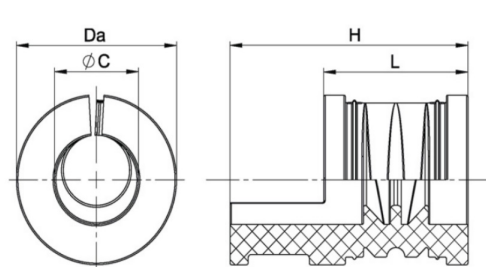

Multi-Cable Entry Systems

Range: Cable Glands/Grommets

Order Code: F311-9001-02

DESCRIPTION

Accessories for Cable Entry System KADL (Series F310-9xxx-zz)
Split grommets allow pre-assembled cables with connectors to be inserted into housings and sealed.

CABLE GLANDS/GROMMETS FEATURES

- Accessories for Cable Entry System KADL (series F310-9xxx-zz)
- Split grommets allow pre-assembled cables with connectors to be inserted into housings and sealed
- For cables with $\text{ØC} = 3,0 - 32,5 \text{ mm}$
- Clamping range per grommet up to 2 mm
- Strain relief for cables
- Tool-free assembly
- Easy enlargements and adjustments
- Temperature range $-30 \text{ °C} / +100 \text{ °C}$
- Note: These grommets are ordered separately as accessories for Cable Entry System KADL (F310-9xxx-yy)

Subject to technical modification without notice.

Typographical and other errors do not justify claim for damages.

SPECIFICATION

Product Type	Small Grommet for Cable Entry System KADL (Series F310-9xxx-zz)
Sealing Ring Material	TPE TPV
Min Temperature Rating °C	-30 Å°C
Max Temperature Rating °C	+100 Å°C
IP Rating	IP65
Colour	black
Hole Diameter (mm)	5-7mm
Height (mm)	33
Length (mm)	20