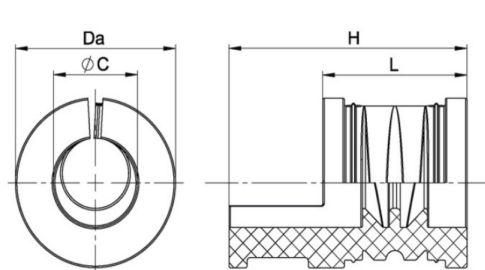

## Range: Cable Glands/Grommets

Order Code: F311-9001-04

### DESCRIPTION

Accessories for Cable Entry System KADL (Series F310-9xxx-zz)  
Split grommets allow pre-assembled cables with connectors to be inserted into housings and sealed.

### CABLE GLANDS/GROMMETS FEATURES

- Accessories for Cable Entry System KADL (series F310-9xxx-zz)
- Split grommets allow pre-assembled cables with connectors to be inserted into housings and sealed
- For cables with  $\text{ØC} = 3,0 - 32,5 \text{ mm}$
- Clamping range per grommet up to 2 mm
- Strain relief for cables
- Tool-free assembly
- Easy enlargements and adjustments
- Temperature range  $-30 \text{ °C} / +100 \text{ °C}$
- Note: These grommets are ordered separately as accessories for Cable Entry System KADL (F310-9xxx-yy)

## SPECIFICATION

<b>Product Type</b>	Small Grommet for Cable Entry System KADL (Series F310-9xxx-zz)
<b>Sealing Ring Material</b>	TPE TPV
<b>Min Temperature Rating °C</b>	-30 Å°C
<b>Max Temperature Rating °C</b>	+100 Å°C
<b>IP Rating</b>	IP65
<b>Colour</b>	black
<b>Hole Diameter (mm)</b>	9-11mm
<b>Height (mm)</b>	33
<b>Length (mm)</b>	20