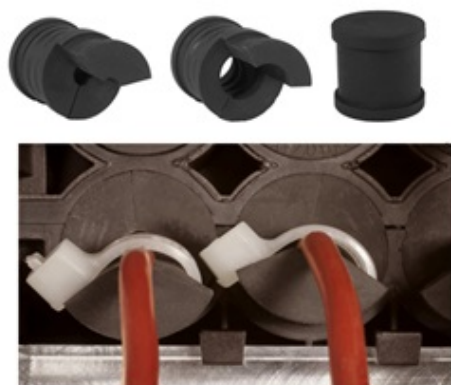

## Range: Cable Glands/Grommets

Order Code: F311-9001-04

### DESCRIPTION

Accessories for Cable Entry System KADL (Series F310-9xxx-zz)  
Split grommets allow pre-assembled cables with connectors to be inserted into housings and sealed.

### CABLE GLANDS/GROMMETS FEATURES

- Accessories for Cable Entry System KADL (series F310-9xxx-zz)
- Split grommets allow pre-assembled cables with connectors to be inserted into housings and sealed
- For cables with  $\text{ØC} = 3,0 - 32,5 \text{ mm}$
- Clamping range per grommet up to 2 mm
- Strain relief for cables
- Tool-free assembly
- Easy enlargements and adjustments
- Temperature range  $-30 \text{ °C} / +100 \text{ °C}$
- Note: These grommets are ordered separately as accessories for Cable Entry System KADL (F310-9xxx-yy)

## SPECIFICATION

<b>Product Type</b>	Small Grommet for Cable Entry System KADL (Series F310-9xxx-zz)
<b>Sealing Ring Material</b>	TPE TPV
<b>Min Temperature Rating °C</b>	-30 Å°C
<b>Max Temperature Rating °C</b>	+100 Å°C
<b>IP Rating</b>	IP65
<b>Colour</b>	black
<b>Hole Diameter (mm)</b>	9-11mm
<b>Height (mm)</b>	33
<b>Length (mm)</b>	20