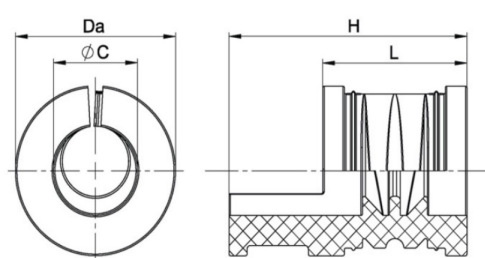

Multi-Cable Entry Systems

Range: Cable Glands/Grommets

Part Number: F311-9002-01

DESCRIPTION

Accessories for Cable Entry System KADL (Series F310-9xxx-zz)
Split grommets allow pre-assembled cables with connectors to be inserted into housings and sealed.

CABLE GLANDS/GROMMETS FEATURES

- Accessories for Cable Entry System KADL (series F310-9xxx-zz)
- Split grommets allow pre-assembled cables with connectors to be inserted into housings and sealed
- For cables with $\phi C = 3,0 - 32,5$ mm
- Clamping range per grommet up to 2 mm
- Strain relief for cables
- Tool-free assembly
- Easy enlargements and adjustments
- Temperature range -30 °C / $+100$ °C
- Note: These grommets are ordered separately as accessories for Cable Entry System KADL (F310-9xxx-yy)

Subject to technical modification without notice.

Typographical and other errors do not justify claim for damages.

SPECIFICATION

Product Type	Large Grommet for Cable Entry System KADL (Series F310-9xxx-zz)
Sealing Ring Material	TPE TPV
Min Temperature Rating °C	-30 °C
Max Temperature Rating °C	+100 °C
IP Rating	IP65
Colour	black
Hole Diameter (mm)	15-17mm
Height (mm)	33
Length (mm)	20