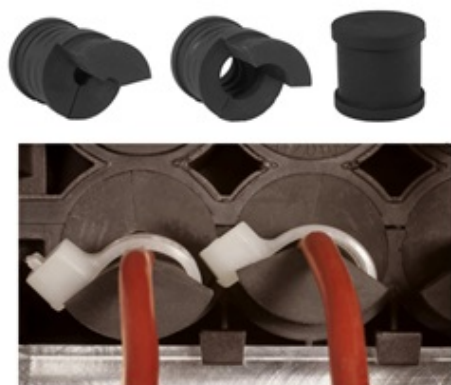

Multi-Cable Entry Systems

Range: Cable Glands/Grommets

Part Number: F311-9002-01

DESCRIPTION

Accessories for Cable Entry System KADL (Series F310-9xxx-zz)
Split grommets allow pre-assembled cables with connectors to be inserted into housings and sealed.

CABLE GLANDS/GROMMETS FEATURES

- Accessories for Cable Entry System KADL (series F310-9xxx-zz)
- Split grommets allow pre-assembled cables with connectors to be inserted into housings and sealed
- For cables with $\phi C = 3,0 - 32,5$ mm
- Clamping range per grommet up to 2 mm
- Strain relief for cables
- Tool-free assembly
- Easy enlargements and adjustments
- Temperature range -30 °C / $+100$ °C
- Note: These grommets are ordered separately as accessories for Cable Entry System KADL (F310-9xxx-yy)

Subject to technical modification without notice.

Typographical and other errors do not justify claim for damages.

SPECIFICATION

Product Type	Large Grommet for Cable Entry System KADL (Series F310-9xxx-zz)
Sealing Ring Material	TPE TPV
Min Temperature Rating °C	-30 °C
Max Temperature Rating °C	+100 °C
IP Rating	IP65
Colour	black
Hole Diameter (mm)	15-17mm
Height (mm)	33
Length (mm)	20