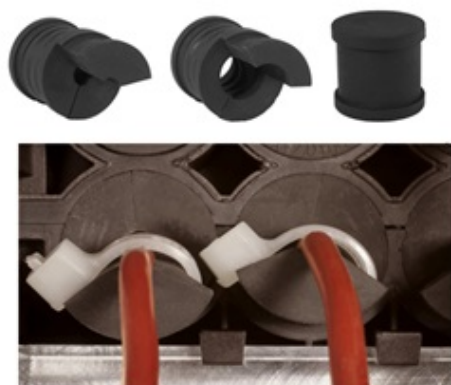

Multi-Cable Entry Systems

Range: Cable Glands/Grommets

Order Code: F311-9002-01

DESCRIPTION

Accessories for Cable Entry System KADL (Series F310-9xxx-zz)
Split grommets allow pre-assembled cables with connectors to be inserted into housings and sealed.

CABLE GLANDS/GROMMETS FEATURES

- Accessories for Cable Entry System KADL (series F310-9xxx-zz)
- Split grommets allow pre-assembled cables with connectors to be inserted into housings and sealed
- For cables with $\text{ØC} = 3,0 - 32,5 \text{ mm}$
- Clamping range per grommet up to 2 mm
- Strain relief for cables
- Tool-free assembly
- Easy enlargements and adjustments
- Temperature range $-30 \text{ °C} / +100 \text{ °C}$
- Note: These grommets are ordered separately as accessories for Cable Entry System KADL (F310-9xxx-yy)

Subject to technical modification without notice.

Typographical and other errors do not justify claim for damages.

SPECIFICATION

Product Type	Large Grommet for Cable Entry System KADL (Series F310-9xxx-zz)
Sealing Ring Material	TPE TPV
Min Temperature Rating °C	-30 Å°C
Max Temperature Rating °C	+100 Å°C
IP Rating	IP65
Colour	black
Hole Diameter (mm)	15-17mm
Height (mm)	33
Length (mm)	20