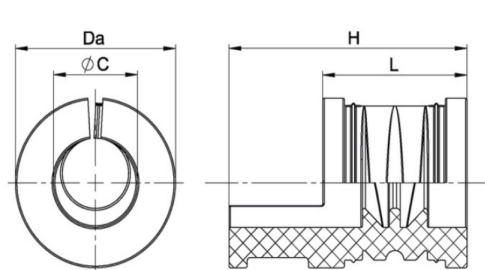

Multi-Cable Entry Systems

Range: Cable Glands/Grommets

Order Code: F311-9002-01

DESCRIPTION

Accessories for Cable Entry System KADL (Series F310-9xxx-zz)
Split grommets allow pre-assembled cables with connectors to be inserted into housings and sealed.

CABLE GLANDS/GROMMETS FEATURES

- Accessories for Cable Entry System KADL (series F310-9xxx-zz)
- Split grommets allow pre-assembled cables with connectors to be inserted into housings and sealed
- For cables with $\text{ØC} = 3,0 - 32,5 \text{ mm}$
- Clamping range per grommet up to 2 mm
- Strain relief for cables
- Tool-free assembly
- Easy enlargements and adjustments
- Temperature range $-30 \text{ °C} / +100 \text{ °C}$
- Note: These grommets are ordered separately as accessories for Cable Entry System KADL (F310-9xxx-yy)

Subject to technical modification without notice.

Typographical and other errors do not justify claim for damages.

SPECIFICATION

Product Type	Large Grommet for Cable Entry System KADL (Series F310-9xxx-zz)
Sealing Ring Material	TPE TPV
Min Temperature Rating °C	-30 Å°C
Max Temperature Rating °C	+100 Å°C
IP Rating	IP65
Colour	black
Hole Diameter (mm)	15-17mm
Height (mm)	33
Length (mm)	20