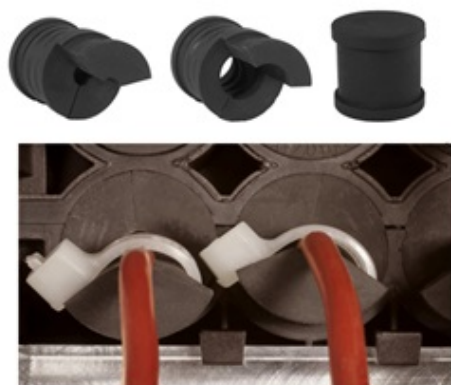

Multi-Cable Entry Systems

Range: Cable Glands/Grommets

Order Code: F311-9002-02

DESCRIPTION

Accessories for Cable Entry System KADL (Series F310-9xxx-zz)
Split grommets allow pre-assembled cables with connectors to be inserted into housings and sealed.

CABLE GLANDS/GROMMETS FEATURES

- Accessories for Cable Entry System KADL (series F310-9xxx-zz)
- Split grommets allow pre-assembled cables with connectors to be inserted into housings and sealed
- For cables with $\phi C = 3,0 - 32,5$ mm
- Clamping range per grommet up to 2 mm
- Strain relief for cables
- Tool-free assembly
- Easy enlargements and adjustments
- Temperature range -30 °C / $+100$ °C
- Note: These grommets are ordered separately as accessories for Cable Entry System KADL (F310-9xxx-yy)

Subject to technical modification without notice.

Typographical and other errors do not justify claim for damages.

SPECIFICATION

Product Type	Large Grommet for Cable Entry System KADL (Series F310-9xxx-zz)
Sealing Ring Material	TPE TPV
Min Temperature Rating °C	-30 Å°C
Max Temperature Rating °C	+100 Å°C
IP Rating	IP65
Colour	black
Hole Diameter (mm)	17-19mm
Height (mm)	33
Length (mm)	20