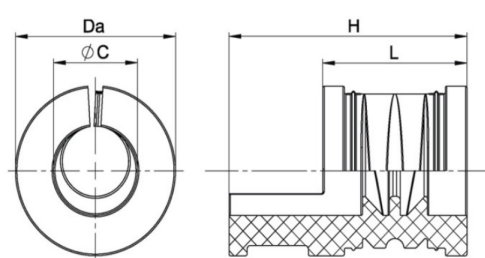

Multi-Cable Entry Systems

Range: Cable Glands/Grommets

Order Code: F311-9002-02

DESCRIPTION

Accessories for Cable Entry System KADL (Series F310-9xxx-zz)
Split grommets allow pre-assembled cables with connectors to be inserted into housings and sealed.

CABLE GLANDS/GROMMETS FEATURES

- Accessories for Cable Entry System KADL (series F310-9xxx-zz)
- Split grommets allow pre-assembled cables with connectors to be inserted into housings and sealed
- For cables with $\phi C = 3,0 - 32,5$ mm
- Clamping range per grommet up to 2 mm
- Strain relief for cables
- Tool-free assembly
- Easy enlargements and adjustments
- Temperature range -30 °C / $+100$ °C
- Note: These grommets are ordered separately as accessories for Cable Entry System KADL (F310-9xxx-yy)

Subject to technical modification without notice.

Typographical and other errors do not justify claim for damages.

SPECIFICATION

Product Type	Large Grommet for Cable Entry System KADL (Series F310-9xxx-zz)
Sealing Ring Material	TPE TPV
Min Temperature Rating °C	-30 Å°C
Max Temperature Rating °C	+100 Å°C
IP Rating	IP65
Colour	black
Hole Diameter (mm)	17-19mm
Height (mm)	33
Length (mm)	20