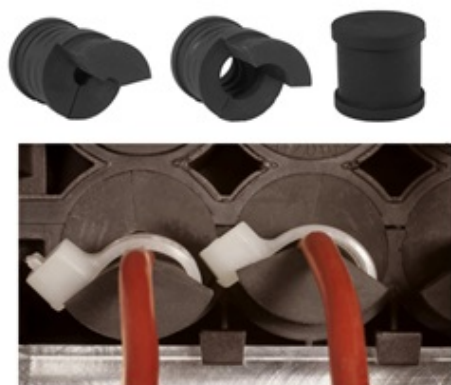

## Range: Cable Glands/Grommets

Part Number: F311-9002-03

### DESCRIPTION

Accessories for Cable Entry System KADL (Series F310-9xxx-zz)  
Split grommets allow pre-assembled cables with connectors to be inserted into housings and sealed.

### CABLE GLANDS/GROMMETS FEATURES

- Accessories for Cable Entry System KADL (series F310-9xxx-zz)
- Split grommets allow pre-assembled cables with connectors to be inserted into housings and sealed
- For cables with  $\phi C = 3,0 - 32,5$  mm
- Clamping range per grommet up to 2 mm
- Strain relief for cables
- Tool-free assembly
- Easy enlargements and adjustments
- Temperature range  $-30$  °C /  $+100$  °C
- Note: These grommets are ordered separately as accessories for Cable Entry System KADL (F310-9xxx-yy)

## SPECIFICATION

<b>Product Type</b>	Large Grommet for Cable Entry System KADL (Series F310-9xxx-zz)
<b>Sealing Ring Material</b>	TPE TPV
<b>Min Temperature Rating °C</b>	-30 °C
<b>Max Temperature Rating °C</b>	+100 °C
<b>IP Rating</b>	IP65
<b>Colour</b>	black
<b>Hole Diameter (mm)</b>	19-21mm
<b>Height (mm)</b>	33
<b>Length (mm)</b>	20