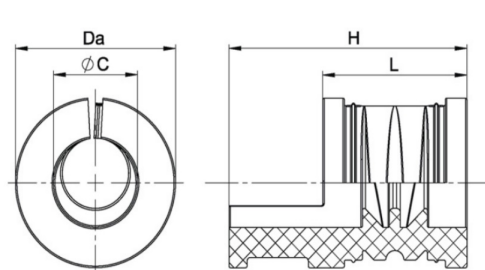

### DESCRIPTION

Accessories for Cable Entry System KADL (Series F310-9xxx-zz)  
Split grommets allow pre-assembled cables with connectors to be inserted into housings and sealed.

### CABLE GLANDS/GROMMETS FEATURES

- Accessories for Cable Entry System KADL (series F310-9xxx-zz)
- Split grommets allow pre-assembled cables with connectors to be inserted into housings and sealed
- For cables with  $\phi C = 3,0 - 32,5$  mm
- Clamping range per grommet up to 2 mm
- Strain relief for cables
- Tool-free assembly
- Easy enlargements and adjustments
- Temperature range  $-30$  °C /  $+100$  °C
- Note: These grommets are ordered separately as accessories for Cable Entry System KADL (F310-9xxx-yy)

## SPECIFICATION

<b>Product Type</b>	Large Grommet for Cable Entry System KADL (Series F310-9xxx-zz)
<b>Sealing Ring Material</b>	TPE TPV
<b>Min Temperature Rating °C</b>	-30 °C
<b>Max Temperature Rating °C</b>	+100 °C
<b>IP Rating</b>	IP65
<b>Colour</b>	black
<b>Hole Diameter (mm)</b>	19-21mm
<b>Height (mm)</b>	33
<b>Length (mm)</b>	20