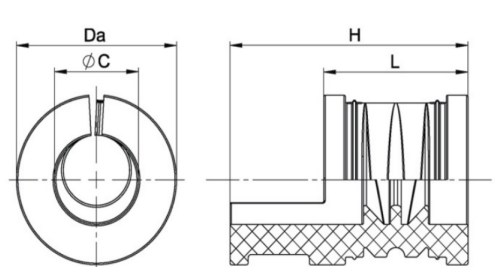

Multi-Cable Entry Systems

Range: Cable Glands/Grommets

Order Code: F311-9002-03

DESCRIPTION

Accessories for Cable Entry System KADL (Series F310-9xxx-zz)
Split grommets allow pre-assembled cables with connectors to be inserted into housings and sealed.

CABLE GLANDS/GROMMETS FEATURES

- Accessories for Cable Entry System KADL (series F310-9xxx-zz)
- Split grommets allow pre-assembled cables with connectors to be inserted into housings and sealed
- For cables with $\varnothing C = 3,0 - 32,5$ mm
- Clamping range per grommet up to 2 mm
- Strain relief for cables
- Tool-free assembly
- Easy enlargements and adjustments
- Temperature range -30 °C / $+100$ °C
- Note: These grommets are ordered separately as accessories for Cable Entry System KADL (F310-9xxx-yy)

Subject to technical modification without notice.

Typographical and other errors do not justify claim for damages.

SPECIFICATION

Product Type	Large Grommet for Cable Entry System KADL (Series F310-9xxx-zz)
Sealing Ring Material	TPE TPV
Min Temperature Rating °C	-30 Å°C
Max Temperature Rating °C	+100 Å°C
IP Rating	IP65
Colour	black
Hole Diameter (mm)	19-21mm
Height (mm)	33
Length (mm)	20