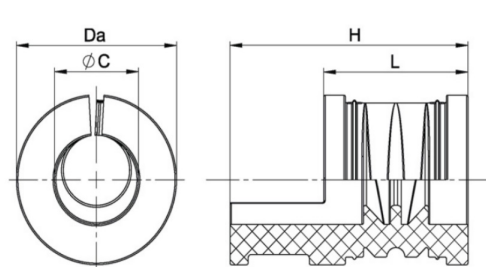

Multi-Cable Entry Systems

Range: Cable Glands/Grommets

Part Number: F311-9002-04

DESCRIPTION

Accessories for Cable Entry System KADL (Series F310-9xxx-zz)
Split grommets allow pre-assembled cables with connectors to be inserted into housings and sealed.

CABLE GLANDS/GROMMETS FEATURES

- Accessories for Cable Entry System KADL (series F310-9xxx-zz)
- Split grommets allow pre-assembled cables with connectors to be inserted into housings and sealed
- For cables with $\phi C = 3,0 - 32,5$ mm
- Clamping range per grommet up to 2 mm
- Strain relief for cables
- Tool-free assembly
- Easy enlargements and adjustments
- Temperature range -30 °C / $+100$ °C
- Note: These grommets are ordered separately as accessories for Cable Entry System KADL (F310-9xxx-yy)

Subject to technical modification without notice.

Typographical and other errors do not justify claim for damages.

SPECIFICATION

Product Type	Large Grommet for Cable Entry System KADL (Series F310-9xxx-zz)
Sealing Ring Material	TPE TPV
Min Temperature Rating °C	-30 °C
Max Temperature Rating °C	+100 °C
IP Rating	IP65
Colour	black
Hole Diameter (mm)	21-23mm
Height (mm)	33
Length (mm)	20