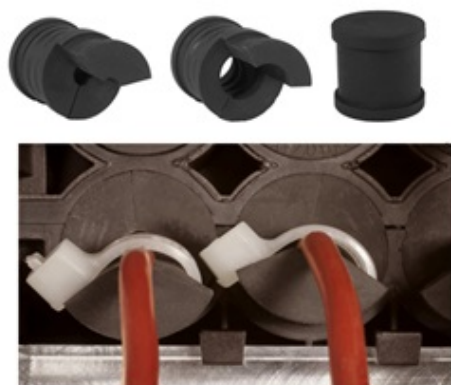

## Range: Cable Glands/Grommets

Order Code: F311-9002-04

### DESCRIPTION

Accessories for Cable Entry System KADL (Series F310-9xxx-zz)  
Split grommets allow pre-assembled cables with connectors to be inserted into housings and sealed.

### CABLE GLANDS/GROMMETS FEATURES

- Accessories for Cable Entry System KADL (series F310-9xxx-zz)
- Split grommets allow pre-assembled cables with connectors to be inserted into housings and sealed
- For cables with  $\phi C = 3,0 - 32,5$  mm
- Clamping range per grommet up to 2 mm
- Strain relief for cables
- Tool-free assembly
- Easy enlargements and adjustments
- Temperature range  $-30$  °C /  $+100$  °C
- Note: These grommets are ordered separately as accessories for Cable Entry System KADL (F310-9xxx-yy)

## SPECIFICATION

<b>Product Type</b>	Large Grommet for Cable Entry System KADL (Series F310-9xxx-zz)
<b>Sealing Ring Material</b>	TPE TPV
<b>Min Temperature Rating °C</b>	-30 Å°C
<b>Max Temperature Rating °C</b>	+100 Å°C
<b>IP Rating</b>	IP65
<b>Colour</b>	black
<b>Hole Diameter (mm)</b>	21-23mm
<b>Height (mm)</b>	33
<b>Length (mm)</b>	20