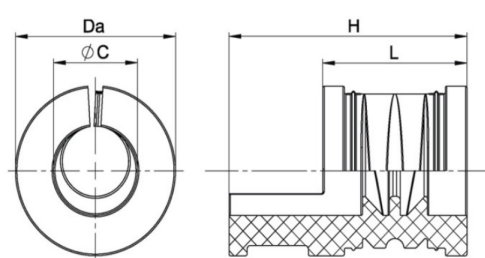

### DESCRIPTION

Accessories for Cable Entry System KADL (Series F310-9xxx-zz)  
Split grommets allow pre-assembled cables with connectors to be inserted into housings and sealed.

### CABLE GLANDS/GROMMETS FEATURES

- Accessories for Cable Entry System KADL (series F310-9xxx-zz)
- Split grommets allow pre-assembled cables with connectors to be inserted into housings and sealed
- For cables with  $\phi C = 3,0 - 32,5$  mm
- Clamping range per grommet up to 2 mm
- Strain relief for cables
- Tool-free assembly
- Easy enlargements and adjustments
- Temperature range  $-30$  °C /  $+100$  °C
- Note: These grommets are ordered separately as accessories for Cable Entry System KADL (F310-9xxx-yy)

## SPECIFICATION

<b>Product Type</b>	Large Grommet for Cable Entry System KADL (Series F310-9xxx-zz)
<b>Sealing Ring Material</b>	TPE TPV
<b>Min Temperature Rating °C</b>	-30 Å°C
<b>Max Temperature Rating °C</b>	+100 Å°C
<b>IP Rating</b>	IP65
<b>Colour</b>	black
<b>Hole Diameter (mm)</b>	21-23mm
<b>Height (mm)</b>	33
<b>Length (mm)</b>	20