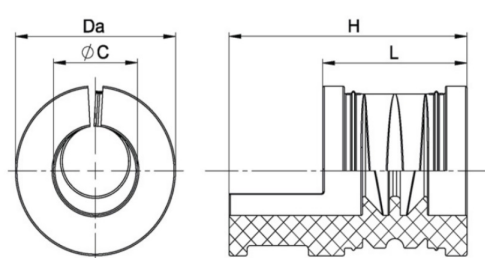

Multi-Cable Entry Systems

Range: Cable Glands/Grommets

Part Number: F311-9002-05

DESCRIPTION

Accessories for Cable Entry System KADL (Series F310-9xxx-zz)
Split grommets allow pre-assembled cables with connectors to be inserted into housings and sealed.

CABLE GLANDS/GROMMETS FEATURES

- Accessories for Cable Entry System KADL (series F310-9xxx-zz)
- Split grommets allow pre-assembled cables with connectors to be inserted into housings and sealed
- For cables with $\phi C = 3,0 - 32,5$ mm
- Clamping range per grommet up to 2 mm
- Strain relief for cables
- Tool-free assembly
- Easy enlargements and adjustments
- Temperature range -30 °C / $+100$ °C
- Note: These grommets are ordered separately as accessories for Cable Entry System KADL (F310-9xxx-yy)

Subject to technical modification without notice.

Typographical and other errors do not justify claim for damages.

SPECIFICATION

Product Type	Large Grommet for Cable Entry System KADL (Series F310-9xxx-zz)
Sealing Ring Material	TPE TPV
Min Temperature Rating °C	-30 °C
Max Temperature Rating °C	+100 °C
IP Rating	IP65
Colour	black
Hole Diameter (mm)	23-25mm
Height (mm)	33
Length (mm)	20