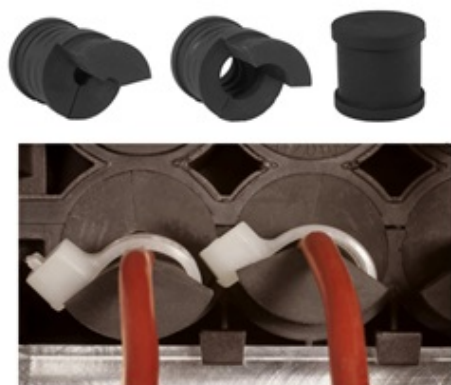

Multi-Cable Entry Systems

Range: Cable Glands/Grommets

Part Number: F311-9002-05

DESCRIPTION

Accessories for Cable Entry System KADL (Series F310-9xxx-zz)
Split grommets allow pre-assembled cables with connectors to be inserted into housings and sealed.

CABLE GLANDS/GROMMETS FEATURES

- Accessories for Cable Entry System KADL (series F310-9xxx-zz)
- Split grommets allow pre-assembled cables with connectors to be inserted into housings and sealed
- For cables with $\phi C = 3,0 - 32,5$ mm
- Clamping range per grommet up to 2 mm
- Strain relief for cables
- Tool-free assembly
- Easy enlargements and adjustments
- Temperature range -30 °C / $+100$ °C
- Note: These grommets are ordered separately as accessories for Cable Entry System KADL (F310-9xxx-yy)

Subject to technical modification without notice.

Typographical and other errors do not justify claim for damages.

SPECIFICATION

Product Type	Large Grommet for Cable Entry System KADL (Series F310-9xxx-zz)
Sealing Ring Material	TPE TPV
Min Temperature Rating °C	-30 °C
Max Temperature Rating °C	+100 °C
IP Rating	IP65
Colour	black
Hole Diameter (mm)	23-25mm
Height (mm)	33
Length (mm)	20