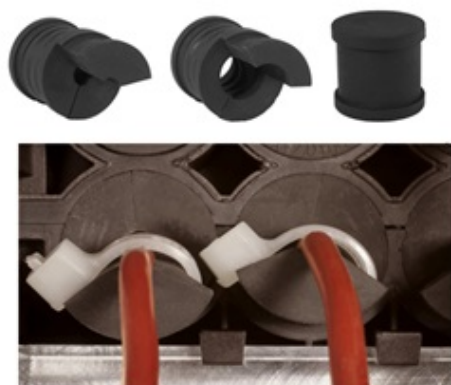

## Range: Cable Glands/Grommets

Order Code: F311-9002-05

### DESCRIPTION

Accessories for Cable Entry System KADL (Series F310-9xxx-zz)  
Split grommets allow pre-assembled cables with connectors to be inserted into housings and sealed.

### CABLE GLANDS/GROMMETS FEATURES

- Accessories for Cable Entry System KADL (series F310-9xxx-zz)
- Split grommets allow pre-assembled cables with connectors to be inserted into housings and sealed
- For cables with  $\text{ØC} = 3,0 - 32,5 \text{ mm}$
- Clamping range per grommet up to 2 mm
- Strain relief for cables
- Tool-free assembly
- Easy enlargements and adjustments
- Temperature range  $-30 \text{ °C} / +100 \text{ °C}$
- Note: These grommets are ordered separately as accessories for Cable Entry System KADL (F310-9xxx-yy)

## SPECIFICATION

<b>Product Type</b>	Large Grommet for Cable Entry System KADL (Series F310-9xxx-zz)
<b>Sealing Ring Material</b>	TPE TPV
<b>Min Temperature Rating °C</b>	-30 Å°C
<b>Max Temperature Rating °C</b>	+100 Å°C
<b>IP Rating</b>	IP65
<b>Colour</b>	black
<b>Hole Diameter (mm)</b>	23-25mm
<b>Height (mm)</b>	33
<b>Length (mm)</b>	20