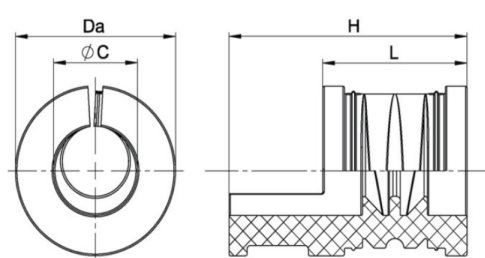

### DESCRIPTION

Accessories for Cable Entry System KADL (Series F310-9xxx-zz)  
Split grommets allow pre-assembled cables with connectors to be inserted into housings and sealed.

### CABLE GLANDS/GROMMETS FEATURES

- Accessories for Cable Entry System KADL (series F310-9xxx-zz)
- Split grommets allow pre-assembled cables with connectors to be inserted into housings and sealed
- For cables with  $\text{ØC} = 3,0 - 32,5 \text{ mm}$
- Clamping range per grommet up to 2 mm
- Strain relief for cables
- Tool-free assembly
- Easy enlargements and adjustments
- Temperature range  $-30 \text{ °C} / +100 \text{ °C}$
- Note: These grommets are ordered separately as accessories for Cable Entry System KADL (F310-9xxx-yy)

## SPECIFICATION

<b>Product Type</b>	Large Grommet for Cable Entry System KADL (Series F310-9xxx-zz)
<b>Sealing Ring Material</b>	TPE TPV
<b>Min Temperature Rating °C</b>	-30 Å°C
<b>Max Temperature Rating °C</b>	+100 Å°C
<b>IP Rating</b>	IP65
<b>Colour</b>	black
<b>Hole Diameter (mm)</b>	23-25mm
<b>Height (mm)</b>	33
<b>Length (mm)</b>	20