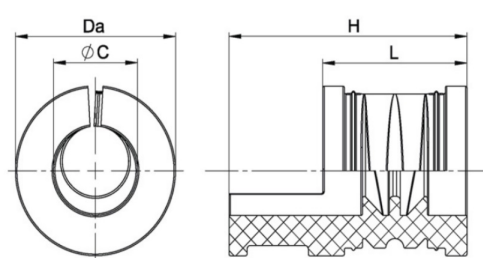

Multi-Cable Entry Systems

Range: Cable Glands/Grommets

Part Number: F311-9002-06

DESCRIPTION

Accessories for Cable Entry System KADL (Series F310-9xxx-zz)
Split grommets allow pre-assembled cables with connectors to be inserted into housings and sealed.

CABLE GLANDS/GROMMETS FEATURES

- Accessories for Cable Entry System KADL (series F310-9xxx-zz)
- Split grommets allow pre-assembled cables with connectors to be inserted into housings and sealed
- For cables with $\phi C = 3,0 - 32,5$ mm
- Clamping range per grommet up to 2 mm
- Strain relief for cables
- Tool-free assembly
- Easy enlargements and adjustments
- Temperature range -30 °C / $+100$ °C
- Note: These grommets are ordered separately as accessories for Cable Entry System KADL (F310-9xxx-yy)

Subject to technical modification without notice.

Typographical and other errors do not justify claim for damages.

SPECIFICATION

Product Type	Large Grommet for Cable Entry System KADL (Series F310-9xxx-zz)
Sealing Ring Material	TPE TPV
Min Temperature Rating °C	-30 °C
Max Temperature Rating °C	+100 °C
IP Rating	IP65
Colour	black
Hole Diameter (mm)	25-27mm
Height (mm)	33
Length (mm)	20