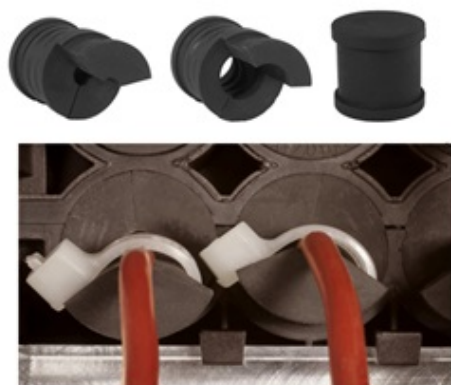

Multi-Cable Entry Systems

Range: Cable Glands/Grommets

Part Number: F311-9002-06

DESCRIPTION

Accessories for Cable Entry System KADL (Series F310-9xxx-zz)
Split grommets allow pre-assembled cables with connectors to be inserted into housings and sealed.

CABLE GLANDS/GROMMETS FEATURES

- Accessories for Cable Entry System KADL (series F310-9xxx-zz)
- Split grommets allow pre-assembled cables with connectors to be inserted into housings and sealed
- For cables with $\phi C = 3,0 - 32,5$ mm
- Clamping range per grommet up to 2 mm
- Strain relief for cables
- Tool-free assembly
- Easy enlargements and adjustments
- Temperature range -30 °C / $+100$ °C
- Note: These grommets are ordered separately as accessories for Cable Entry System KADL (F310-9xxx-yy)

Subject to technical modification without notice.

Typographical and other errors do not justify claim for damages.

SPECIFICATION

Product Type	Large Grommet for Cable Entry System KADL (Series F310-9xxx-zz)
Sealing Ring Material	TPE TPV
Min Temperature Rating °C	-30 °C
Max Temperature Rating °C	+100 °C
IP Rating	IP65
Colour	black
Hole Diameter (mm)	25-27mm
Height (mm)	33
Length (mm)	20