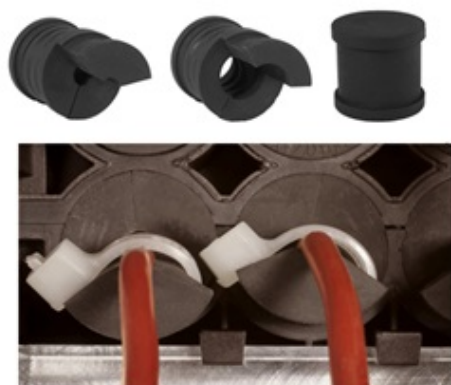

Multi-Cable Entry Systems

Range: Cable Glands/Grommets

Order Code: F311-9002-06

DESCRIPTION

Accessories for Cable Entry System KADL (Series F310-9xxx-zz)
Split grommets allow pre-assembled cables with connectors to be inserted into housings and sealed.

CABLE GLANDS/GROMMETS FEATURES

- Accessories for Cable Entry System KADL (series F310-9xxx-zz)
- Split grommets allow pre-assembled cables with connectors to be inserted into housings and sealed
- For cables with $\varnothing C = 3,0 - 32,5$ mm
- Clamping range per grommet up to 2 mm
- Strain relief for cables
- Tool-free assembly
- Easy enlargements and adjustments
- Temperature range -30 °C / $+100$ °C
- Note: These grommets are ordered separately as accessories for Cable Entry System KADL (F310-9xxx-yy)

Subject to technical modification without notice.

Typographical and other errors do not justify claim for damages.

SPECIFICATION

Product Type	Large Grommet for Cable Entry System KADL (Series F310-9xxx-zz)
Sealing Ring Material	TPE TPV
Min Temperature Rating °C	-30 Å°C
Max Temperature Rating °C	+100 Å°C
IP Rating	IP65
Colour	black
Hole Diameter (mm)	25-27mm
Height (mm)	33
Length (mm)	20