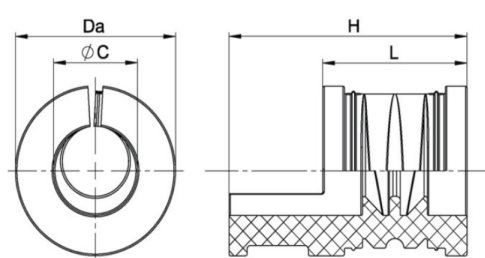

Multi-Cable Entry Systems

Range: Cable Glands/Grommets

Order Code: F311-9002-06

DESCRIPTION

Accessories for Cable Entry System KADL (Series F310-9xxx-zz)
Split grommets allow pre-assembled cables with connectors to be inserted into housings and sealed.

CABLE GLANDS/GROMMETS FEATURES

- Accessories for Cable Entry System KADL (series F310-9xxx-zz)
- Split grommets allow pre-assembled cables with connectors to be inserted into housings and sealed
- For cables with $\varnothing C = 3,0 - 32,5$ mm
- Clamping range per grommet up to 2 mm
- Strain relief for cables
- Tool-free assembly
- Easy enlargements and adjustments
- Temperature range -30 °C / $+100$ °C
- Note: These grommets are ordered separately as accessories for Cable Entry System KADL (F310-9xxx-yy)

Subject to technical modification without notice.

Typographical and other errors do not justify claim for damages.

SPECIFICATION

Product Type	Large Grommet for Cable Entry System KADL (Series F310-9xxx-zz)
Sealing Ring Material	TPE TPV
Min Temperature Rating °C	-30 Å°C
Max Temperature Rating °C	+100 Å°C
IP Rating	IP65
Colour	black
Hole Diameter (mm)	25-27mm
Height (mm)	33
Length (mm)	20