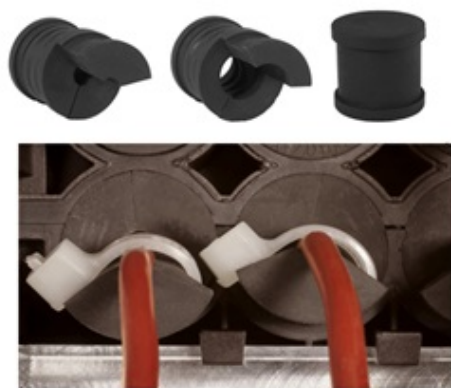

## Range: Cable Glands/Grommets

Part Number: F311-9002-07

### DESCRIPTION

Accessories for Cable Entry System KADL (Series F310-9xxx-zz)  
Split grommets allow pre-assembled cables with connectors to be inserted into housings and sealed.

### CABLE GLANDS/GROMMETS FEATURES

- Accessories for Cable Entry System KADL (series F310-9xxx-zz)
- Split grommets allow pre-assembled cables with connectors to be inserted into housings and sealed
- For cables with  $\phi C = 3,0 - 32,5$  mm
- Clamping range per grommet up to 2 mm
- Strain relief for cables
- Tool-free assembly
- Easy enlargements and adjustments
- Temperature range  $-30$  °C /  $+100$  °C
- Note: These grommets are ordered separately as accessories for Cable Entry System KADL (F310-9xxx-yy)

## SPECIFICATION

<b>Product Type</b>	Large Grommet for Cable Entry System KADL (Series F310-9xxx-zz)
<b>Sealing Ring Material</b>	TPE TPV
<b>Min Temperature Rating °C</b>	-30 °C
<b>Max Temperature Rating °C</b>	+100 °C
<b>IP Rating</b>	IP65
<b>Colour</b>	black
<b>Hole Diameter (mm)</b>	27-29mm
<b>Height (mm)</b>	33
<b>Length (mm)</b>	20