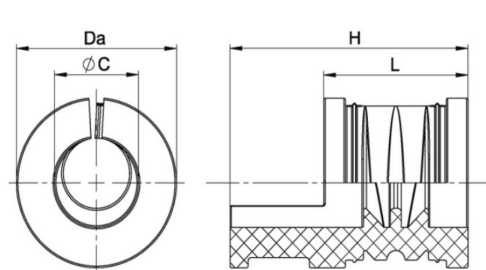

### DESCRIPTION

Accessories for Cable Entry System KADL (Series F310-9xxx-zz)  
Split grommets allow pre-assembled cables with connectors to be inserted into housings and sealed.

### CABLE GLANDS/GROMMETS FEATURES

- Accessories for Cable Entry System KADL (series F310-9xxx-zz)
- Split grommets allow pre-assembled cables with connectors to be inserted into housings and sealed
- For cables with  $\phi C = 3,0 - 32,5$  mm
- Clamping range per grommet up to 2 mm
- Strain relief for cables
- Tool-free assembly
- Easy enlargements and adjustments
- Temperature range  $-30$  °C /  $+100$  °C
- Note: These grommets are ordered separately as accessories for Cable Entry System KADL (F310-9xxx-yy)

## SPECIFICATION

<b>Product Type</b>	Large Grommet for Cable Entry System KADL (Series F310-9xxx-zz)
<b>Sealing Ring Material</b>	TPE TPV
<b>Min Temperature Rating °C</b>	-30 °C
<b>Max Temperature Rating °C</b>	+100 °C
<b>IP Rating</b>	IP65
<b>Colour</b>	black
<b>Hole Diameter (mm)</b>	27-29mm
<b>Height (mm)</b>	33
<b>Length (mm)</b>	20