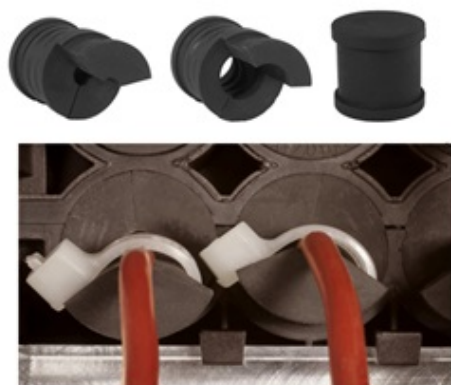

Multi-Cable Entry Systems

Range: Cable Glands/Grommets

Order Code: F311-9002-07

DESCRIPTION

Accessories for Cable Entry System KADL (Series F310-9xxx-zz)
Split grommets allow pre-assembled cables with connectors to be inserted into housings and sealed.

CABLE GLANDS/GROMMETS FEATURES

- Accessories for Cable Entry System KADL (series F310-9xxx-zz)
- Split grommets allow pre-assembled cables with connectors to be inserted into housings and sealed
- For cables with $\phi C = 3,0 - 32,5$ mm
- Clamping range per grommet up to 2 mm
- Strain relief for cables
- Tool-free assembly
- Easy enlargements and adjustments
- Temperature range -30 °C / $+100$ °C
- Note: These grommets are ordered separately as accessories for Cable Entry System KADL (F310-9xxx-yy)

Subject to technical modification without notice.

Typographical and other errors do not justify claim for damages.

SPECIFICATION

Product Type	Large Grommet for Cable Entry System KADL (Series F310-9xxx-zz)
Sealing Ring Material	TPE TPV
Min Temperature Rating °C	-30 Å°C
Max Temperature Rating °C	+100 Å°C
IP Rating	IP65
Colour	black
Hole Diameter (mm)	27-29mm
Height (mm)	33
Length (mm)	20