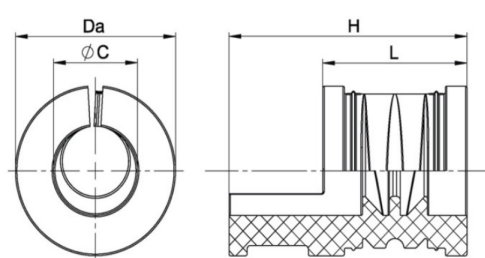

Multi-Cable Entry Systems

Range: Cable Glands/Grommets

Order Code: F311-9002-07

DESCRIPTION

Accessories for Cable Entry System KADL (Series F310-9xxx-zz)
Split grommets allow pre-assembled cables with connectors to be inserted into housings and sealed.

CABLE GLANDS/GROMMETS FEATURES

- Accessories for Cable Entry System KADL (series F310-9xxx-zz)
- Split grommets allow pre-assembled cables with connectors to be inserted into housings and sealed
- For cables with $\phi C = 3,0 - 32,5$ mm
- Clamping range per grommet up to 2 mm
- Strain relief for cables
- Tool-free assembly
- Easy enlargements and adjustments
- Temperature range -30 °C / $+100$ °C
- Note: These grommets are ordered separately as accessories for Cable Entry System KADL (F310-9xxx-yy)

Subject to technical modification without notice.

Typographical and other errors do not justify claim for damages.

SPECIFICATION

Product Type	Large Grommet for Cable Entry System KADL (Series F310-9xxx-zz)
Sealing Ring Material	TPE TPV
Min Temperature Rating °C	-30 Å°C
Max Temperature Rating °C	+100 Å°C
IP Rating	IP65
Colour	black
Hole Diameter (mm)	27-29mm
Height (mm)	33
Length (mm)	20