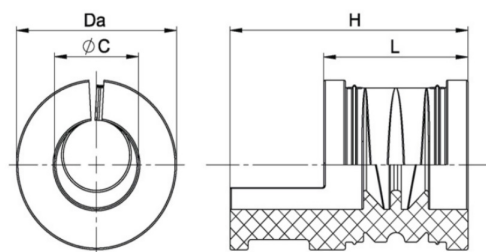

Multi-Cable Entry Systems

Range: Cable Glands/Grommets

Part Number: F311-9002-08

DESCRIPTION

Accessories for Cable Entry System KADL (Series F310-9xxx-zz)
Split grommets allow pre-assembled cables with connectors to be inserted into housings and sealed.

CABLE GLANDS/GROMMETS FEATURES

- Accessories for Cable Entry System KADL (series F310-9xxx-zz)
- Split grommets allow pre-assembled cables with connectors to be inserted into housings and sealed
- For cables with $\phi C = 3,0 - 32,5$ mm
- Clamping range per grommet up to 2 mm
- Strain relief for cables
- Tool-free assembly
- Easy enlargements and adjustments
- Temperature range -30 °C / $+100$ °C
- Note: These grommets are ordered separately as accessories for Cable Entry System KADL (F310-9xxx-yy)

Subject to technical modification without notice.

Typographical and other errors do not justify claim for damages.

SPECIFICATION

Product Type	Large Grommet for Cable Entry System KADL (Series F310-9xxx-zz)
Sealing Ring Material	TPE TPV
Min Temperature Rating °C	-30 °C
Max Temperature Rating °C	+100 °C
IP Rating	IP65
Colour	black
Hole Diameter (mm)	29-31mm
Height (mm)	33
Length (mm)	20