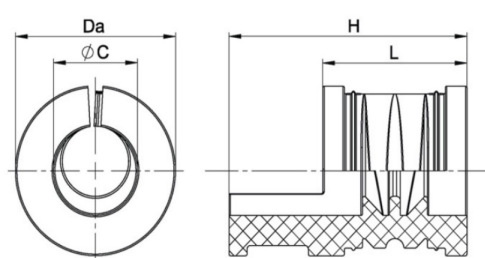

Multi-Cable Entry Systems

Range: Cable Glands/Grommets

Order Code: F311-9002-08

DESCRIPTION

Accessories for Cable Entry System KADL (Series F310-9xxx-zz)
Split grommets allow pre-assembled cables with connectors to be inserted into housings and sealed.

CABLE GLANDS/GROMMETS FEATURES

- Accessories for Cable Entry System KADL (series F310-9xxx-zz)
- Split grommets allow pre-assembled cables with connectors to be inserted into housings and sealed
- For cables with $\text{ØC} = 3,0 - 32,5 \text{ mm}$
- Clamping range per grommet up to 2 mm
- Strain relief for cables
- Tool-free assembly
- Easy enlargements and adjustments
- Temperature range $-30 \text{ °C} / +100 \text{ °C}$
- Note: These grommets are ordered separately as accessories for Cable Entry System KADL (F310-9xxx-yy)

Subject to technical modification without notice.

Typographical and other errors do not justify claim for damages.

SPECIFICATION

Product Type	Large Grommet for Cable Entry System KADL (Series F310-9xxx-zz)
Sealing Ring Material	TPE TPV
Min Temperature Rating °C	-30 Å°C
Max Temperature Rating °C	+100 Å°C
IP Rating	IP65
Colour	black
Hole Diameter (mm)	29-31mm
Height (mm)	33
Length (mm)	20