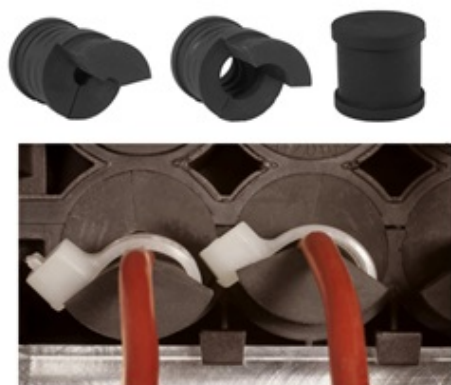

Multi-Cable Entry Systems

Range: Cable Glands/Grommets

Order Code: F311-9002-08

DESCRIPTION

Accessories for Cable Entry System KADL (Series F310-9xxx-zz)
Split grommets allow pre-assembled cables with connectors to be inserted into housings and sealed.

CABLE GLANDS/GROMMETS FEATURES

- Accessories for Cable Entry System KADL (series F310-9xxx-zz)
- Split grommets allow pre-assembled cables with connectors to be inserted into housings and sealed
- For cables with $\text{ØC} = 3,0 - 32,5 \text{ mm}$
- Clamping range per grommet up to 2 mm
- Strain relief for cables
- Tool-free assembly
- Easy enlargements and adjustments
- Temperature range $-30 \text{ °C} / +100 \text{ °C}$
- Note: These grommets are ordered separately as accessories for Cable Entry System KADL (F310-9xxx-yy)

Subject to technical modification without notice.

Typographical and other errors do not justify claim for damages.

SPECIFICATION

Product Type	Large Grommet for Cable Entry System KADL (Series F310-9xxx-zz)
Sealing Ring Material	TPE TPV
Min Temperature Rating °C	-30 Å°C
Max Temperature Rating °C	+100 Å°C
IP Rating	IP65
Colour	black
Hole Diameter (mm)	29-31mm
Height (mm)	33
Length (mm)	20