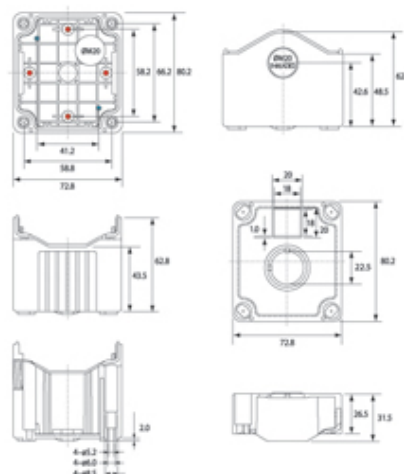

Rectangular Enclosures/Junction Boxes

Range: Enclosures

Part Number: DE01D-A-YB-1

DESCRIPTION

Size 1, deep base ABS material yellow lid black base with 1 hole

ENCLOSURES FEATURES

- Complete with M20 cable knockouts
- 4 sizes available in Standard and deep base
- Also available in ABS-UL94
- Unique snap-on DIN rail and flange brackets available
- Suitable for mounting control switches or enclosing printed circuit boards
- Captive plastic screws in lid

Subject to technical modification without notice.

Typographical and other errors do not justify claim for damages.

SPECIFICATION

Product Type	Deep base
Number of Holes	1
Base Style	Deep base
Base Colour	Black
Lid Colour	Yellow
Enclosure Material	ABS-UL94-HB
IP Rating	67
Min Temperature Rating °C	-10
Max Temperature Rating °C	65
Height (mm)	80
Width (mm)	73
Depth (mm)	78
Accessories Available	Snap-on flange & DIN Rail brackets