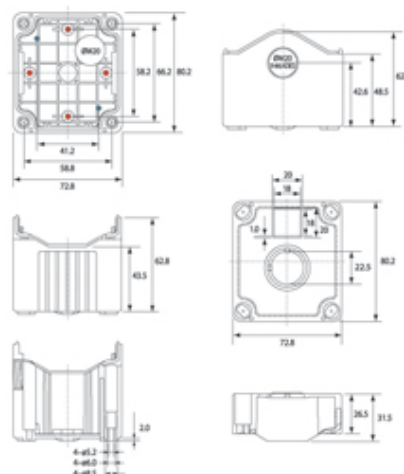

# Rectangular Enclosures/Junction Boxes

## Range: Enclosures

Part Number: DE01D-A-YB-1

### DESCRIPTION

Size 1, deep base ABS material yellow lid black base with 1 hole

### ENCLOSURES FEATURES

- Complete with M20 cable knockouts
- 4 sizes available in Standard and deep base
- Also available in ABS-UL94
- Unique snap-on DIN rail and flange brackets available
- Suitable for mounting control switches or enclosing printed circuit boards
- Captive plastic screws in lid