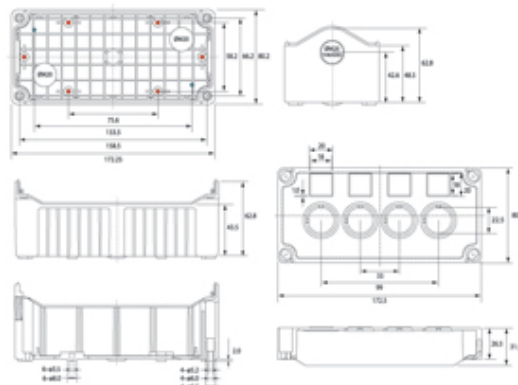

# Rectangular Enclosures/Junction Boxes

## Range: Enclosures

Order Code: EJB-CSA-18-08-08-BY (DE04D-A-YB-4)

### DESCRIPTION

Size 4, deep base ABS material yellow lid black base with 4 holes

### ENCLOSURES FEATURES

- Complete with M20 cable knockouts
- 4 sizes available in Standard and deep base
- Also available in ABS-UL94
- Unique snap-on DIN rail and flange brackets available
- Suitable for mounting control switches or enclosing printed circuit boards
- Captive plastic screws in lid