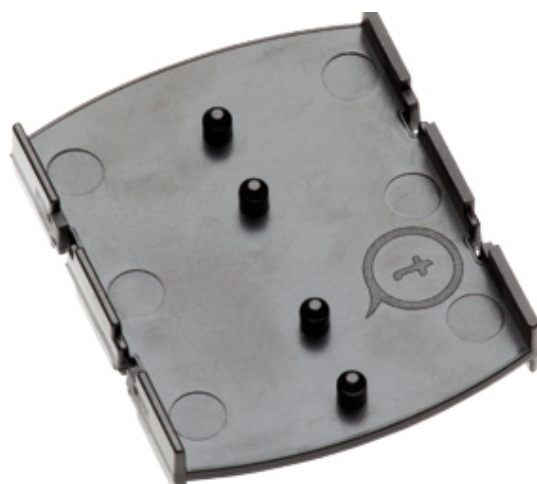

## Range: Weatherproof/Waterproof Connectors

Part Number: 6000194CC

---

---

### DESCRIPTION

Terminal block mounting plate for TH211 series

*Subject to technical modification without notice.*

*Typographical and other errors do not justify claim for damages.*

**SPECIFICATION**

<b>Body Material</b>	PA
----------------------	----