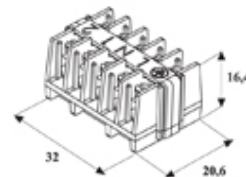

### DESCRIPTION

5 Pole TeeBlock screw- wp terminal, max temp 200°C 32A 450V

## SPECIFICATION

Max Current (A)	24
Max Voltage (V)	450
Number of Poles	5
Max Conductor Size (Sq mm)	2.5
Min Temperature Rating °C	-40
Max Temperature Rating °C	200
Temperature "T" Rating	T200
Body Material	PPS
Terminal Type	Screw - wp