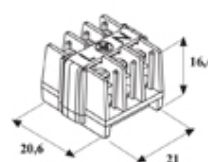

### DESCRIPTION

5 Pole TeeBlock screw- wp terminal, max temp 200°C 32A 450V

## SPECIFICATION

Max Current (A)	24
Max Voltage (V)	450
Number of Poles	5
Max Conductor Size (Sq mm)	2.5
Min Temperature Rating °C	-40
Max Temperature Rating °C	200
Temperature "T" Rating	T200
Body Material	PPS
Terminal Type	Screw - wp