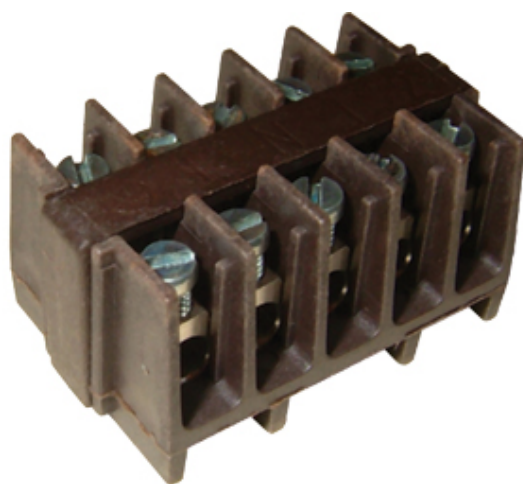

# TeeBlock

## Range: Weatherproof/Waterproof Connectors

Order Code: THB.026.A2B

### DESCRIPTION

5 Pole TeeBlock screw- wp terminal, max temp 200°C 32A 450V

### WEATHERPROOF/WATERPROOF CONNECTORS FEATURES

- Unique T style connector TH029 saves installation time and effort
- Range includes insulation piercing options
- Large conductor size capability with rising clamp fitting of TH027 enables easier installation
- The 3 and 5 pole options of TH026 gives flexibility of configuration when used with the Teebox
- TH032, 4+4 terminals colour for LED applications