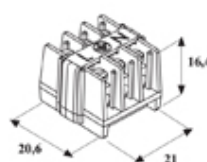

TeeBlock

Range: Weatherproof/Waterproof Connectors

Order Code: CWP-ALW-24A-2X030 (THB.026.B2A)

DESCRIPTION

3 Pole TeeBlock screw- wp terminal 24A 450V

WEATHERPROOF/WATERPROOF CONNECTORS FEATURES

- Unique T style connector TH029 saves installation time and effort
- Range includes insulation piercing options
- Large conductor size capability with rising clamp fitting of TH027 enables easier installation
- The 3 and 5 pole options of TH026 gives flexibility of configuration when used with the Teebox
- TH032, 4+4 terminals colour for LED applications

Features may vary by product throughout the range.

Subject to technical modification without notice.

Typographical and other errors do not justify claim for damages.

SPECIFICATION

Max Current (A)	24
Max Voltage (V)	450
Number of Poles	3
Max Conductor Size (Sq mm)	2.5
Min Temperature Rating °C	-40
Max Temperature Rating °C	125
Temperature "T" Rating	T125
Body Material	PA66
Terminal Type	Screw - wp