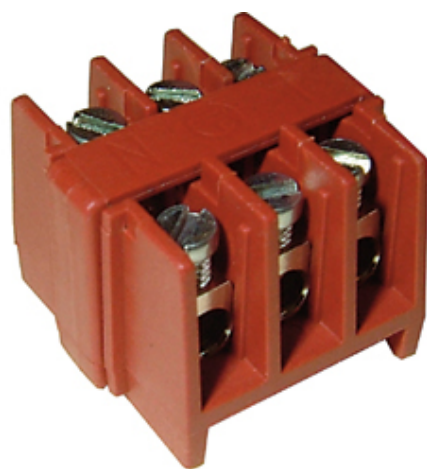

TeeBlock

Range: Weatherproof/Waterproof Connectors

Order Code: CWP-ALW-24A-2X030 (THB.026.B2A)

DESCRIPTION

3 Pole TeeBlock screw- wp terminal 24A 450V

WEATHERPROOF/WATERPROOF CONNECTORS FEATURES

- Unique T style connector TH029 saves installation time and effort
- Range includes insulation piercing options
- Large conductor size capability with rising clamp fitting of TH027 enables easier installation
- The 3 and 5 pole options of TH026 gives flexibility of configuration when used with the Teebox
- TH032, 4+4 terminals colour for LED applications

Features may vary by product throughout the range.

Subject to technical modification without notice.

Typographical and other errors do not justify claim for damages.

SPECIFICATION

Max Current (A)	24
Max Voltage (V)	450
Number of Poles	3
Max Conductor Size (Sq mm)	2.5
Min Temperature Rating °C	-40
Max Temperature Rating °C	125
Temperature "T" Rating	T125
Body Material	PA66
Terminal Type	Screw - wp