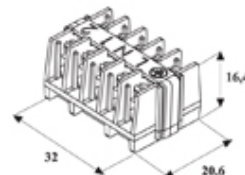

TeeBlock

Range: Weatherproof/Waterproof Connectors

Order Code: CWP-ALW-24A-2X030 (THB.026.B2A)

DESCRIPTION

3 Pole TeeBlock screw- wp terminal 24A 450V

WEATHERPROOF/WATERPROOF CONNECTORS FEATURES

- Unique T style connector TH029 saves installation time and effort
- Range includes insulation piercing options
- Large conductor size capability with rising clamp fitting of TH027 enables easier installation
- The 3 and 5 pole options of TH026 gives flexibility of configuration when used with the Teebox
- TH032, 4+4 terminals colour for LED applications

Features may vary by product throughout the range.

Subject to technical modification without notice.

Typographical and other errors do not justify claim for damages.

SPECIFICATION

Max Current (A)	24
Max Voltage (V)	450
Number of Poles	3
Max Conductor Size (Sq mm)	2.5
Min Temperature Rating °C	-40
Max Temperature Rating °C	125
Temperature "T" Rating	T125
Body Material	PA66
Terminal Type	Screw - wp