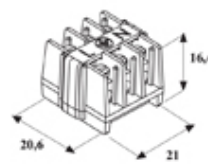

### DESCRIPTION

2 Pole TeeBlock screw- wp terminal, max temp 200°C 32A 450V

## SPECIFICATION

Max Current (A)	32
Max Voltage (V)	450
Number of Poles	2
Max Conductor Size (Sq mm)	4
Min Temperature Rating °C	-40
Max Temperature Rating °C	200
Temperature "T" Rating	T200
Body Material	PPS
Terminal Type	Screw - wp