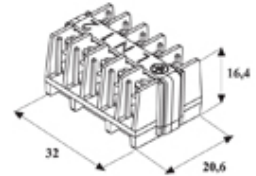

## Range: Weatherproof/Waterproof Connectors

Part Number: THB.026.C2B

### DESCRIPTION

2 Pole TeeBlock screw- wp terminal, max temp 200°C 32A 450V

## SPECIFICATION

Max Current (A)	32
Max Voltage (V)	450
Number of Poles	2
Max Conductor Size (Sq mm)	4
Min Temperature Rating °C	-40
Max Temperature Rating °C	200
Temperature "T" Rating	T200
Body Material	PPS
Terminal Type	Screw - wp