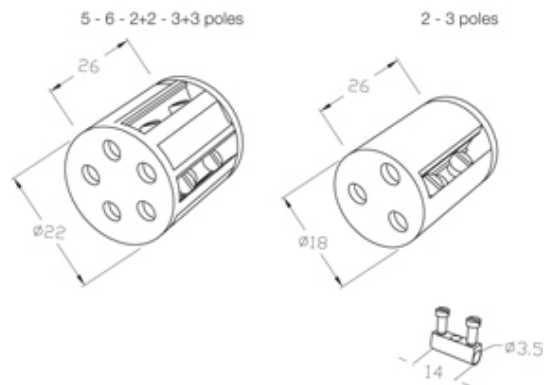

## Range: Weatherproof/Waterproof Connectors

Order Code: OTP-TNO-THB.020.E1A (THB.020.E1A)

### DESCRIPTION

2 Pole TeeDrum end barrier contact terminal

## SPECIFICATION

Max Current (A)	32
Max Voltage (V)	450
Number of Poles	2
Max Conductor Size (Sq mm)	4
Min Temperature Rating °C	-40
Max Temperature Rating °C	125
Temperature "T" Rating	T125
Body Material	PA66
Terminal Type	Screw - end barrier contact