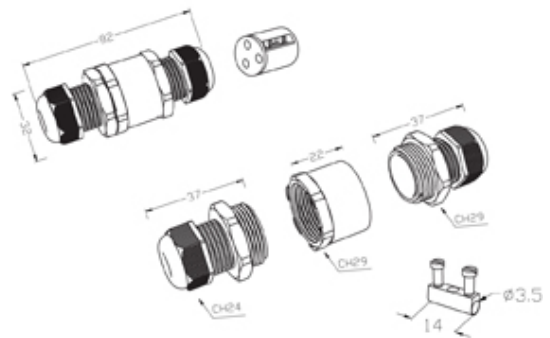

TeeTube

Range: Weatherproof/Waterproof Connectors

Order Code: CWP-TTZ-BAW-O03 (THB.390.C3A)

DESCRIPTION

TeeTube Mini 3 Pole Screw - wp 7mm to 13.5mm, 2.5 mm max conductor size IP68 24A 450V 3 cable entries

WEATHERPROOF/WATERPROOF CONNECTORS FEATURES

- Tough, robust construction with large cable range acceptance
- Straight through, T splitter and Y splitter versions available
- Dual terminal versions available for easy fitting and looping of conductors (2+2 and 3+3 poles)
- Temperature rating of -40°C to +125°C

Features may vary by product throughout the range.

Subject to technical modification without notice.

Typographical and other errors do not justify claim for damages.

SPECIFICATION

Cable Entries	3
Max Current (A)	24
Max Voltage (V)	450
Number of Poles	3
Max Conductor Size (Sq mm)	2.5
Minimum Cable Diameter (mm)	7
Maximum Cable Diameter (mm)	13.5
IP Rating	68
Min Temperature Rating °C	-40
Max Temperature Rating °C	125
Temperature "T" Rating	T85
Body Material	PA66 / TPE
Fixing System	Cable
Terminal Type	Screw - wp