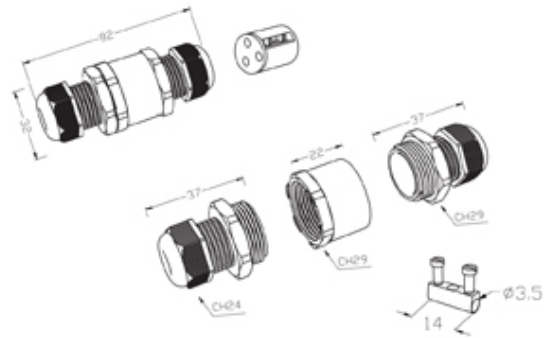

TeeTube

Range: Weatherproof/Waterproof Connectors

Part Number: THB.390.D3C.2

DESCRIPTION

TeeTube with innovative cable glands, 3 Pole Screw - wp 7mm to 10.5mm on one gland 10.5mm to 14mm on the other gland, 2.5 mm max conductor size IP68 24A 450V 2 cable entries

WEATHERPROOF/WATERPROOF CONNECTORS FEATURES

- Tough, robust construction with large cable range acceptance
- Straight through, T splitter and Y splitter versions available
- Dual terminal versions available for easy fitting and looping of conductors (2+2 and 3+3 poles)
- Temperature rating of -40°C to +125°C

Features may vary by product throughout the range.

Subject to technical modification without notice.

Typographical and other errors do not justify claim for damages.

SPECIFICATION

Cable Entries	2
Max Current (A)	24
Max Voltage (V)	450
Number of Poles	3
Max Conductor Size (Sq mm)	2.5
Minimum Cable Diameter (mm)	7
Maximum Cable Diameter (mm)	14
IP Rating	68
Min Temperature Rating °C	-40
Max Temperature Rating °C	125
Temperature "T" Rating	T125
Body Material	PA66 / TPE
Fixing System	Cable
Terminal Type	Screw - wp