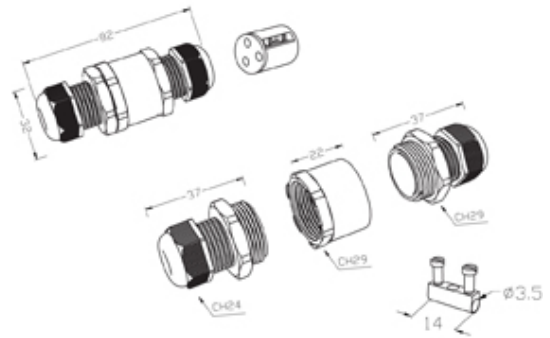

## Range: Weatherproof/Waterproof Connectors

Part Number: THB.390.D3C.3

### DESCRIPTION

TeeTube with innovative cable glands, 3 Pole Screw - wp 7mm to 10.5mm on one gland 14mm to 17mm on the other gland, 2.5 mm max conductor size IP68 24A 450V 2 cable entries

### WEATHERPROOF/WATERPROOF CONNECTORS FEATURES

- Tough, robust construction with large cable range acceptance
- Straight through, T splitter and Y splitter versions available
- Dual terminal versions available for easy fitting and looping of conductors (2+2 and 3+3 poles)
- Temperature rating of -40°C to +125°C

## SPECIFICATION

Cable Entries	2
Max Current (A)	24
Max Voltage (V)	450
Number of Poles	3
Max Conductor Size (Sq mm)	2.5
Minimum Cable Diameter (mm)	7
Maximum Cable Diameter (mm)	17
IP Rating	68
Min Temperature Rating °C	-40
Max Temperature Rating °C	125
Temperature "T" Rating	T125
Body Material	PA66 / TPE
Fixing System	Cable
Terminal Type	Screw - wp