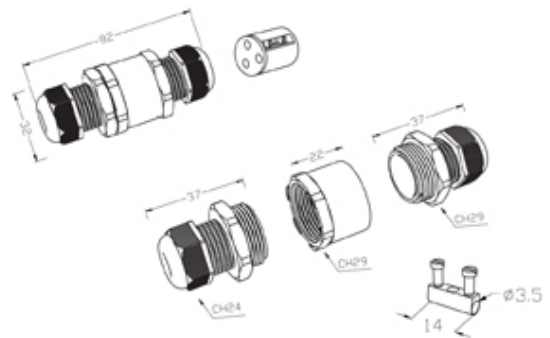

TeeTube

Range: Weatherproof/Waterproof Connectors

Part Number: THB.390.E3C.1

DESCRIPTION

TeeTube with innovative cable glands, 3 Pole Screw - wp 7mm to 10.5mm on one gland 7mm to 13.5mm on the other gland, 2.5 mm max conductor size IP68 24A 450V 2 cable entries

WEATHERPROOF/WATERPROOF CONNECTORS FEATURES

- Tough, robust construction with large cable range acceptance
- Straight through, T splitter and Y splitter versions available
- Dual terminal versions available for easy fitting and looping of conductors (2+2 and 3+3 poles)
- Temperature rating of -40°C to +125°C

Features may vary by product throughout the range.

Subject to technical modification without notice.

Typographical and other errors do not justify claim for damages.

SPECIFICATION

Cable Entries	2
Max Current (A)	24
Max Voltage (V)	450
Number of Poles	3
Max Conductor Size (Sq mm)	2.5
Minimum Cable Diameter (mm)	7
Maximum Cable Diameter (mm)	10.5
IP Rating	68
Min Temperature Rating °C	-40
Max Temperature Rating °C	125
Temperature "T" Rating	T125
Body Material	PA66 / TPE
Fixing System	Cable
Terminal Type	Screw - wp