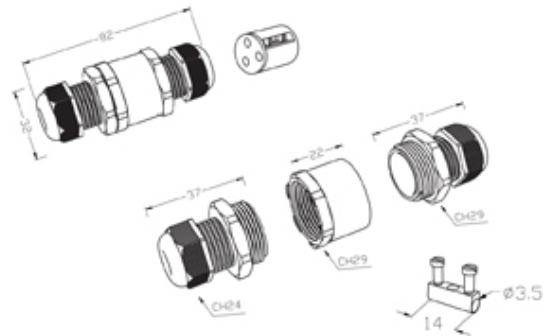

TeeTube

Range: Weatherproof/Waterproof Connectors

Part Number: THB.390.E3C.2

DESCRIPTION

TeeTube with innovative cable glands, 3 Pole Screw - wp 10.5mm to 14mm on one cable gland 7mm to 13.5mm on the other gland, 2.5 mm max conductor size IP68 24A 450V 2 cable entries

WEATHERPROOF/WATERPROOF CONNECTORS FEATURES

- Tough, robust construction with large cable range acceptance
- Straight through, T splitter and Y splitter versions available
- Dual terminal versions available for easy fitting and looping of conductors (2+2 and 3+3 poles)
- Temperature rating of -40°C to $+125^{\circ}\text{C}$

Features may vary by product throughout the range.

Subject to technical modification without notice.

Typographical and other errors do not justify claim for damages.

SPECIFICATION

Cable Entries	2
Max Current (A)	24
Max Voltage (V)	450
Number of Poles	3
Max Conductor Size (Sq mm)	2.5
Minimum Cable Diameter (mm)	10.5
Maximum Cable Diameter (mm)	14
IP Rating	68
Min Temperature Rating °C	-40
Max Temperature Rating °C	125
Temperature "T" Rating	T125
Body Material	PA66 / TPE
Fixing System	Cable
Terminal Type	Screw - wp