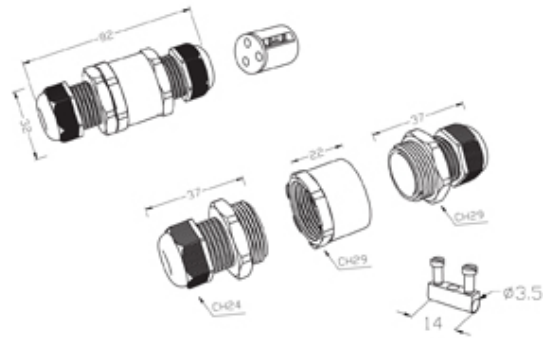

TeeTube

Range: Weatherproof/Waterproof Connectors

Part Number: THB.390.E3C.3

DESCRIPTION

TeeTube with innovative cable glands, 3 Pole Screw - wp 10.5mm to 14mm on one gland 7mm to 13.5mm on the other gland, 2.5 mm max conductor size IP68 24A 450V 2 cable entries

WEATHERPROOF/WATERPROOF CONNECTORS FEATURES

- Tough, robust construction with large cable range acceptance
- Straight through, T splitter and Y splitter versions available
- Dual terminal versions available for easy fitting and looping of conductors (2+2 and 3+3 poles)
- Temperature rating of -40°C to +125°C

Features may vary by product throughout the range.

Subject to technical modification without notice.

Typographical and other errors do not justify claim for damages.

SPECIFICATION

Cable Entries	2
Max Current (A)	24
Max Voltage (V)	450
Number of Poles	3
Max Conductor Size (Sq mm)	2.5
Minimum Cable Diameter (mm)	10.5
Maximum Cable Diameter (mm)	14
IP Rating	68
Min Temperature Rating °C	-40
Max Temperature Rating °C	125
Temperature "T" Rating	T125
Body Material	PA66 / TPE
Fixing System	Cable
Terminal Type	Screw - wp