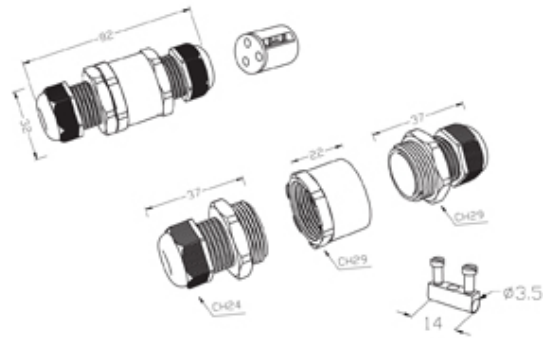

TeeTube

Range: Weatherproof/Waterproof Connectors

Part Number: THB.390.F3A.3

DESCRIPTION

TeeTube with innovative cable glands, 3 Pole Screw - end barrier contact 14mm to 17mm on one gland 7mm to 13.5mm on the other 2 glands, 4 mm max conductor size IP68 32A 450V 3 cable entries

WEATHERPROOF/WATERPROOF CONNECTORS FEATURES

- Tough, robust construction with large cable range acceptance
- Straight through, T splitter and Y splitter versions available
- Dual terminal versions available for easy fitting and looping of conductors (2+2 and 3+3 poles)
- Temperature rating of -40°C to +125°C

Features may vary by product throughout the range.

Subject to technical modification without notice.

Typographical and other errors do not justify claim for damages.

SPECIFICATION

Cable Entries	3
Max Current (A)	32
Max Voltage (V)	450
Number of Poles	3
Max Conductor Size (Sq mm)	4
Minimum Cable Diameter (mm)	14
Maximum Cable Diameter (mm)	17
IP Rating	68
Min Temperature Rating °C	-40
Max Temperature Rating °C	125
Temperature "T" Rating	T125
Body Material	PA66 / TPE
Fixing System	Cable
Terminal Type	Screw - end barrier contact