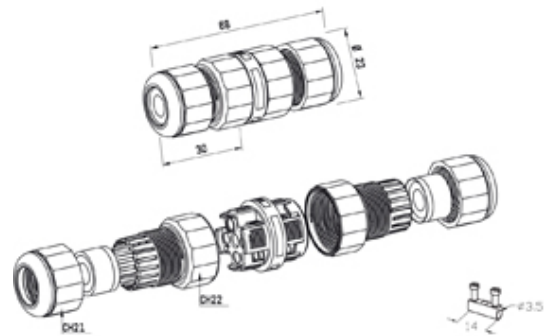

## Range: Weatherproof/Waterproof Connectors

Part Number: THB.391.A2A

### DESCRIPTION

TeeTube Mini 2 Pole Screw - end barrier contact 7mm to 12mm, 4 mm max conductor size IP68 32A 450V 2 cable entries

### WEATHERPROOF/WATERPROOF CONNECTORS FEATURES

- Tough, robust construction with large cable range acceptance
- Straight through, T splitter and Y splitter versions available
- Dual terminal versions available for easy fitting and looping of conductors (2+2 and 3+3 poles)
- Temperature rating of -40°C to +125°C

## SPECIFICATION

Cable Entries	2
Max Current (A)	32
Max Voltage (V)	450
Number of Poles	2
Max Conductor Size (Sq mm)	4
Minimum Cable Diameter (mm)	7
Maximum Cable Diameter (mm)	12
IP Rating	68
Min Temperature Rating °C	-40
Max Temperature Rating °C	125
Temperature "T" Rating	T125
Body Material	PA66 / PBT / TPE
Fixing System	Cable
Series	TH391
Terminal Type	Screw - end barrier contact