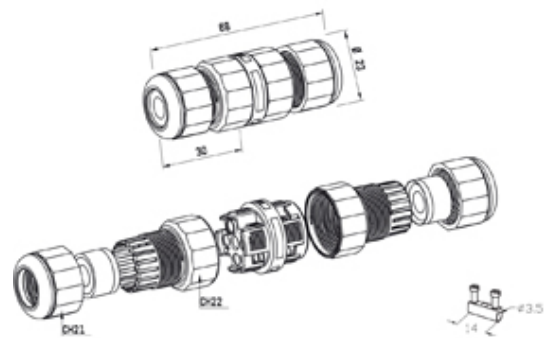

TeeTube

Range: Weatherproof/Waterproof Connectors

Part Number: THB.391.A3A

DESCRIPTION

TeeTube Mini 3 Pole Screw - end barrier contact 7mm to 12mm, 4 mm max conductor size IP68 32A 450V 2 cable entries

WEATHERPROOF/WATERPROOF CONNECTORS FEATURES

- Tough, robust construction with large cable range acceptance
- Straight through, T splitter and Y splitter versions available
- Dual terminal versions available for easy fitting and looping of conductors (2+2 and 3+3 poles)
- Temperature rating of -40°C to +125°C

Features may vary by product throughout the range.

Subject to technical modification without notice.

Typographical and other errors do not justify claim for damages.

SPECIFICATION

Cable Entries	2
Max Current (A)	32
Max Voltage (V)	450
Number of Poles	3
Max Conductor Size (Sq mm)	4
Minimum Cable Diameter (mm)	7
Maximum Cable Diameter (mm)	12
IP Rating	68
Min Temperature Rating °C	-40
Max Temperature Rating °C	125
Temperature "T" Rating	T125
Body Material	PA66 / PBT / TPE
Fixing System	Cable
Series	TH391
Terminal Type	Screw - end barrier contact