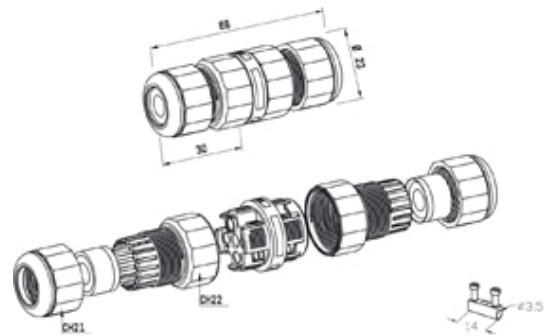

TeeTube

Range: Weatherproof/Waterproof Connectors

Order Code: THB.391.A3A

DESCRIPTION

TeeTube Mini 3 Pole Screw - end barrier contact 7mm to 12mm, 4 mm max conductor size IP68 32A 450V 2 cable entries

WEATHERPROOF/WATERPROOF CONNECTORS FEATURES

- Tough, robust construction with large cable range acceptance
- Straight through, T splitter and Y splitter versions available
- Dual terminal versions available for easy fitting and looping of conductors (2+2 and 3+3 poles)
- Temperature rating of -40°C to +125°C

Features may vary by product throughout the range.

Subject to technical modification without notice.

Typographical and other errors do not justify claim for damages.

SPECIFICATION

Cable Entries	2
Max Current (A)	32
Max Voltage (V)	450
Number of Poles	3
Max Conductor Size (Sq mm)	4
Minimum Cable Diameter (mm)	7
Maximum Cable Diameter (mm)	12
IP Rating	68
Min Temperature Rating °C	-40
Max Temperature Rating °C	125
Temperature "T" Rating	T125
Body Material	PA66 / PBT / TPE
Fixing System	Cable
Series	TH391
Terminal Type	Screw - end barrier contact