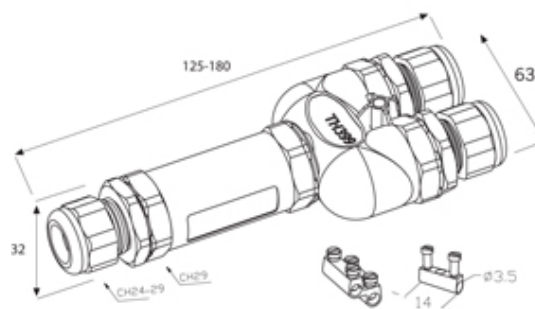

## Range: Weatherproof/Waterproof Connectors

Order Code: THB.399.C2A

### DESCRIPTION

TeeTube 2 Pole Screw - end barrier contact 7mm to 13.5mm on one gland 8mm to 17mm on the other 2 glands, 4 mm max conductor size  
IP68 32A 250V 3 cable entries

### WEATHERPROOF/WATERPROOF CONNECTORS FEATURES

- Tough, robust construction with large cable range acceptance
- Straight through, T splitter and Y splitter versions available
- Dual terminal versions available for easy fitting and looping of conductors (2+2 and 3+3 poles)
- Temperature rating of -40°C to +125°C

## SPECIFICATION

Cable Entries	3
Max Current (A)	32
Max Voltage (V)	250
Number of Poles	2
Max Conductor Size (Sq mm)	4
Minimum Cable Diameter (mm)	7
Maximum Cable Diameter (mm)	17
IP Rating	68
Min Temperature Rating °C	-40
Max Temperature Rating °C	125
Temperature "T" Rating	T85
Body Material	PA66 / TPE
Fixing System	Cable
Terminal Type	Screw - end barrier contact