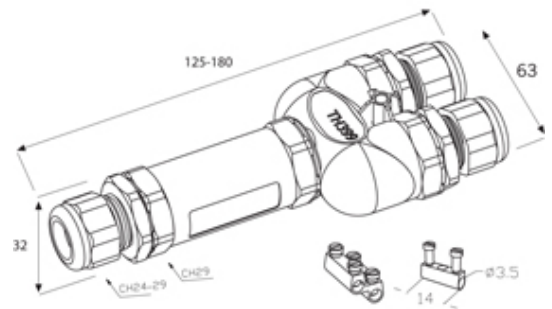

TeeTube

Range: Weatherproof/Waterproof Connectors

Part Number: THB.399.E2A

DESCRIPTION

TeeTube Mini 2 Pole Screw - end barrier contact 7mm to 13.5mm, 4 mm max conductor size IP68 32A 250V 3 cable entries

WEATHERPROOF/WATERPROOF CONNECTORS FEATURES

- Tough, robust construction with large cable range acceptance
- Straight through, T splitter and Y splitter versions available
- Dual terminal versions available for easy fitting and looping of conductors (2+2 and 3+3 poles)
- Temperature rating of -40°C to +125°C

Features may vary by product throughout the range.

Subject to technical modification without notice.

Typographical and other errors do not justify claim for damages.

SPECIFICATION

Cable Entries	3
Max Current (A)	32
Max Voltage (V)	250
Number of Poles	2
Max Conductor Size (Sq mm)	4
Minimum Cable Diameter (mm)	7
Maximum Cable Diameter (mm)	13.5
IP Rating	68
Min Temperature Rating °C	-40
Max Temperature Rating °C	125
Temperature "T" Rating	T85
Body Material	PA66 / TPE
Fixing System	Cable
Terminal Type	Screw - end barrier contact