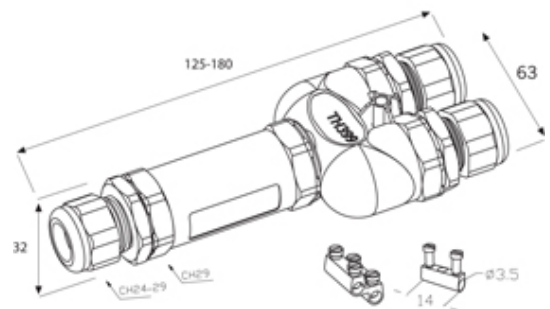

TeeTube

Range: Weatherproof/Waterproof Connectors

Part Number: THB.399.E3C

DESCRIPTION

TeeTube Mini 3 Pole Screw - wp 7mm to 13.5mm, 2.5 mm max conductor size IP68 24A 250V 3 cable entries

WEATHERPROOF/WATERPROOF CONNECTORS FEATURES

- Tough, robust construction with large cable range acceptance
- Straight through, T splitter and Y splitter versions available
- Dual terminal versions available for easy fitting and looping of conductors (2+2 and 3+3 poles)
- Temperature rating of -40°C to +125°C

Features may vary by product throughout the range.

Subject to technical modification without notice.

Typographical and other errors do not justify claim for damages.

SPECIFICATION

Cable Entries	3
Max Current (A)	24
Max Voltage (V)	250
Number of Poles	3
Max Conductor Size (Sq mm)	2.5
Minimum Cable Diameter (mm)	7
Maximum Cable Diameter (mm)	13.5
IP Rating	68
Min Temperature Rating °C	-40
Max Temperature Rating °C	125
Temperature "T" Rating	T85
Body Material	PA66 / TPE
Fixing System	Cable
Terminal Type	Screw - wp