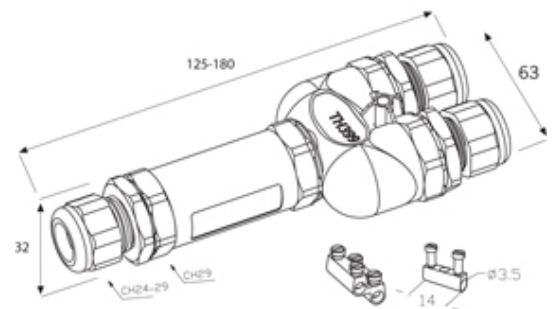

TeeTube

Range: Weatherproof/Waterproof Connectors

Part Number: THB.399.G3A.3

DESCRIPTION

TeeTube with innovative cable gland 3 Pole Screw - end barrier contact 7mm to 10.5mm on one gland 14mm to 17mm on the other 2 glands, 4 mm max conductor size IP68 32A 250V 3 cable entries

WEATHERPROOF/WATERPROOF CONNECTORS FEATURES

- Tough, robust construction with large cable range acceptance
- Straight through, T splitter and Y splitter versions available
- Dual terminal versions available for easy fitting and looping of conductors (2+2 and 3+3 poles)
- Temperature rating of -40°C to +125°C

Features may vary by product throughout the range.

Subject to technical modification without notice.

Typographical and other errors do not justify claim for damages.

SPECIFICATION

Cable Entries	3
Max Current (A)	32
Max Voltage (V)	250
Number of Poles	3
Max Conductor Size (Sq mm)	4
Minimum Cable Diameter (mm)	7
Maximum Cable Diameter (mm)	17
IP Rating	68
Min Temperature Rating °C	-40
Max Temperature Rating °C	125
Temperature "T" Rating	T125
Body Material	PA66 / TPE
Fixing System	Cable
Terminal Type	Screw - end barrier contact