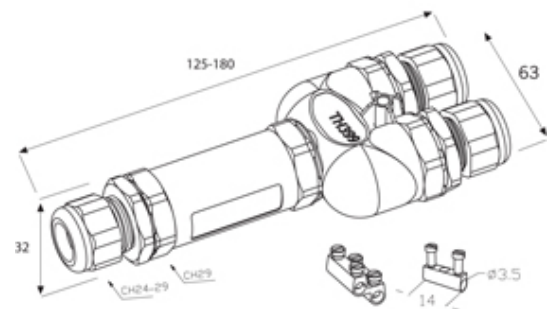

TeeTube

Range: Weatherproof/Waterproof Connectors

Part Number: THB.399.G3A.6

DESCRIPTION

TeeTube with innovative cable gland 3 Pole Screw - end barrier contact 14mm to 17mm, 4 mm max conductor size IP68 32A 250V 3 cable entries

WEATHERPROOF/WATERPROOF CONNECTORS FEATURES

- Tough, robust construction with large cable range acceptance
- Straight through, T splitter and Y splitter versions available
- Dual terminal versions available for easy fitting and looping of conductors (2+2 and 3+3 poles)
- Temperature rating of -40°C to +125°C

Features may vary by product throughout the range.

Subject to technical modification without notice.

Typographical and other errors do not justify claim for damages.

SPECIFICATION

Cable Entries	3
Max Current (A)	32
Max Voltage (V)	250
Number of Poles	3
Max Conductor Size (Sq mm)	4
Minimum Cable Diameter (mm)	14
Maximum Cable Diameter (mm)	17
IP Rating	68
Min Temperature Rating °C	-40
Max Temperature Rating °C	125
Temperature "T" Rating	T125
Body Material	PA66 / TPE
Fixing System	Cable
Terminal Type	Screw - end barrier contact