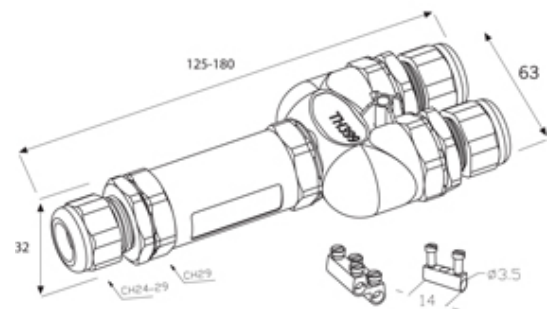

TeeTube

Range: Weatherproof/Waterproof Connectors

Order Code: THB.399.G4A.5

DESCRIPTION

TeeTube with innovative cable gland 4 Pole Screw - end barrier contact 10.5mm to 14mm on one gland 14mm to 17mm on the other 2 glands, 4 mm max conductor size IP68 32A 250V 3 cable entries

WEATHERPROOF/WATERPROOF CONNECTORS FEATURES

- Tough, robust construction with large cable range acceptance
- Straight through, T splitter and Y splitter versions available
- Dual terminal versions available for easy fitting and looping of conductors (2+2 and 3+3 poles)
- Temperature rating of -40°C to +125°C

Features may vary by product throughout the range.

Subject to technical modification without notice.

Typographical and other errors do not justify claim for damages.

SPECIFICATION

Cable Entries	3
Max Current (A)	32
Max Voltage (V)	250
Number of Poles	4
Max Conductor Size (Sq mm)	4
Minimum Cable Diameter (mm)	10.5
Maximum Cable Diameter (mm)	17
IP Rating	68
Min Temperature Rating °C	-40
Max Temperature Rating °C	125
Temperature "T" Rating	T125
Body Material	PA66 / TPE
Fixing System	Cable
Terminal Type	Screw - end barrier contact