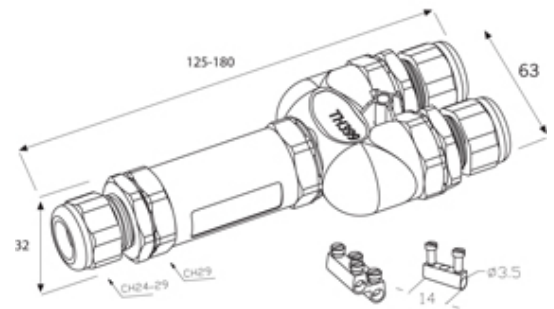

TeeTube

Range: Weatherproof/Waterproof Connectors

Order Code: THB.399.G4A.6

DESCRIPTION

TeeTube with innovative cable gland 4 Pole Screw - end barrier contact 14mm to 17mm, 4 mm max conductor size IP68 32A 250V 3 cable entries

WEATHERPROOF/WATERPROOF CONNECTORS FEATURES

- Tough, robust construction with large cable range acceptance
- Straight through, T splitter and Y splitter versions available
- Dual terminal versions available for easy fitting and looping of conductors (2+2 and 3+3 poles)
- Temperature rating of -40°C to +125°C

Features may vary by product throughout the range.

Subject to technical modification without notice.

Typographical and other errors do not justify claim for damages.

SPECIFICATION

Cable Entries	3
Max Current (A)	32
Max Voltage (V)	250
Number of Poles	4
Max Conductor Size (Sq mm)	4
Minimum Cable Diameter (mm)	14
Maximum Cable Diameter (mm)	17
IP Rating	68
Min Temperature Rating °C	-40
Max Temperature Rating °C	125
Temperature "T" Rating	T125
Body Material	PA66 / TPE
Fixing System	Cable
Terminal Type	Screw - end barrier contact