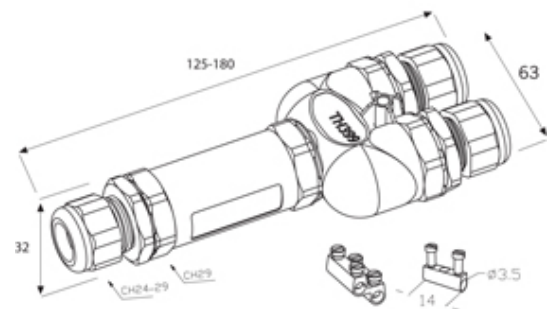

TeeTube

Range: Weatherproof/Waterproof Connectors

Order Code: THB.399.G5A.5

DESCRIPTION

TeeTube with innovative cable gland 5 Pole Screw - end barrier contact 10.5mm to 14mm on one gland 14mm to 17mm on the other 2 glands, 4 mm max conductor size IP68 32A 250V 3 cable entries

WEATHERPROOF/WATERPROOF CONNECTORS FEATURES

- Tough, robust construction with large cable range acceptance
- Straight through, T splitter and Y splitter versions available
- Dual terminal versions available for easy fitting and looping of conductors (2+2 and 3+3 poles)
- Temperature rating of -40°C to +125°C

Features may vary by product throughout the range.

Subject to technical modification without notice.

Typographical and other errors do not justify claim for damages.

SPECIFICATION

Cable Entries	3
Max Current (A)	32
Max Voltage (V)	250
Number of Poles	5
Max Conductor Size (Sq mm)	4
Minimum Cable Diameter (mm)	10.5
Maximum Cable Diameter (mm)	17
IP Rating	68
Min Temperature Rating °C	-40
Max Temperature Rating °C	125
Temperature "T" Rating	T125
Body Material	PA66 / TPE
Fixing System	Cable
Terminal Type	Screw - end barrier contact