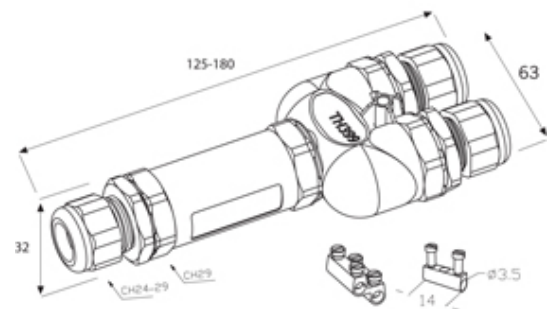

TeeTube

Range: Weatherproof/Waterproof Connectors

Order Code: THB.399.G5C.2

DESCRIPTION

TeeTube with innovative cable gland 5 Pole Screw - wp contact 7mm to 10.5mm on one gland 10.5mm to 14mm on the other 2 glands, 4 mm max conductor size IP68 32A 250V 3 cable entries

WEATHERPROOF/WATERPROOF CONNECTORS FEATURES

- Tough, robust construction with large cable range acceptance
- Straight through, T splitter and Y splitter versions available
- Dual terminal versions available for easy fitting and looping of conductors (2+2 and 3+3 poles)
- Temperature rating of -40°C to +125°C

Features may vary by product throughout the range.

Subject to technical modification without notice.

Typographical and other errors do not justify claim for damages.

SPECIFICATION

Cable Entries	3
Max Current (A)	24
Max Voltage (V)	250
Number of Poles	5
Max Conductor Size (Sq mm)	2.5
Minimum Cable Diameter (mm)	7
Maximum Cable Diameter (mm)	14
IP Rating	68
Min Temperature Rating °C	-40
Max Temperature Rating °C	125
Temperature "T" Rating	T125
Body Material	PA66 / TPE
Fixing System	Cable
Terminal Type	Screw - wp