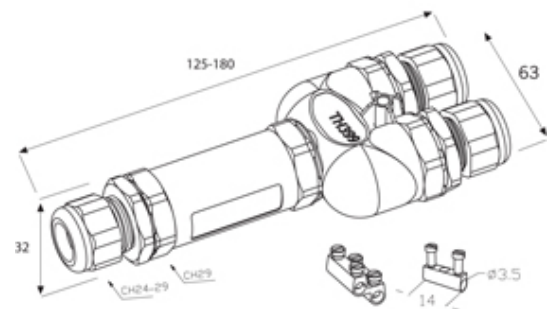

## Range: Weatherproof/Waterproof Connectors

Part Number: THB.399.G6A.2

### DESCRIPTION

TeeTube with innovative cable gland 6 Pole Screw - end barrier contact 7mm to 10.5mm on one gland 10.5mm to 14mm on the other 2 glands, 4 mm max conductor size IP68 32A 250V 3 cable entries

### WEATHERPROOF/WATERPROOF CONNECTORS FEATURES

- Tough, robust construction with large cable range acceptance
- Straight through, T splitter and Y splitter versions available
- Dual terminal versions available for easy fitting and looping of conductors (2+2 and 3+3 poles)
- Temperature rating of -40°C to +125°C

## SPECIFICATION

Cable Entries	3
Max Current (A)	32
Max Voltage (V)	250
Number of Poles	6
Max Conductor Size (Sq mm)	4
Minimum Cable Diameter (mm)	7
Maximum Cable Diameter (mm)	14
IP Rating	68
Min Temperature Rating °C	-40
Max Temperature Rating °C	125
Temperature "T" Rating	T125
Body Material	PA66 / TPE
Fixing System	Cable
Terminal Type	Screw - end barrier contact