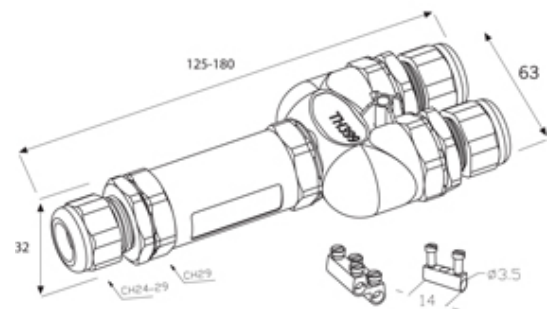

TeeTube

Range: Weatherproof/Waterproof Connectors

Part Number: THB.399.G8B.2

DESCRIPTION

TeeTube with innovative cable gland 2+2 Pole Screw - end barrier contact 7mm to 10.5mm on one gland 10.5mm to 14mm on the other 2 glands, 4 mm max conductor size IP68 32A 250V 3 cable entries

WEATHERPROOF/WATERPROOF CONNECTORS FEATURES

- Tough, robust construction with large cable range acceptance
- Straight through, T splitter and Y splitter versions available
- Dual terminal versions available for easy fitting and looping of conductors (2+2 and 3+3 poles)
- Temperature rating of -40°C to +125°C

Features may vary by product throughout the range.

Subject to technical modification without notice.

Typographical and other errors do not justify claim for damages.

SPECIFICATION

Cable Entries	3
Max Current (A)	32
Max Voltage (V)	250
Number of Poles	2+2
Max Conductor Size (Sq mm)	2.5
Minimum Cable Diameter (mm)	7
Maximum Cable Diameter (mm)	14
IP Rating	68
Min Temperature Rating °C	-40
Max Temperature Rating °C	125
Temperature "T" Rating	T125
Body Material	PA66 / TPE
Fixing System	Cable
Terminal Type	Multiple contact