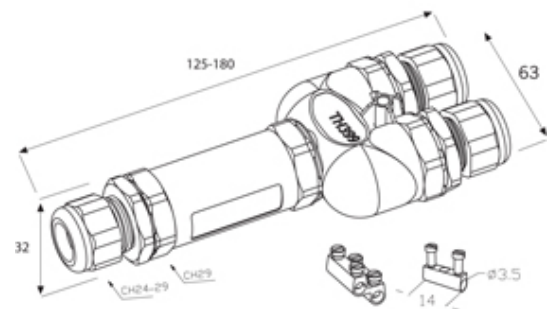

TeeTube

Range: Weatherproof/Waterproof Connectors

Part Number: THB.399.G8B.3

DESCRIPTION

TeeTube with innovative cable gland 2+2 Pole Screw - end barrier contact 7mm to 10.5mm on one gland 14mm to 17mm on the other 2 glands, 4 mm max conductor size IP68 32A 250V 3 cable entries

WEATHERPROOF/WATERPROOF CONNECTORS FEATURES

- Tough, robust construction with large cable range acceptance
- Straight through, T splitter and Y splitter versions available
- Dual terminal versions available for easy fitting and looping of conductors (2+2 and 3+3 poles)
- Temperature rating of -40°C to +125°C

Features may vary by product throughout the range.

Subject to technical modification without notice.

Typographical and other errors do not justify claim for damages.

SPECIFICATION

Cable Entries	3
Max Current (A)	32
Max Voltage (V)	250
Number of Poles	2+2
Max Conductor Size (Sq mm)	2.5
Minimum Cable Diameter (mm)	7
Maximum Cable Diameter (mm)	17
IP Rating	68
Min Temperature Rating °C	-40
Max Temperature Rating °C	125
Temperature "T" Rating	T125
Body Material	PA66 / TPE
Fixing System	Cable
Terminal Type	Multiple contact