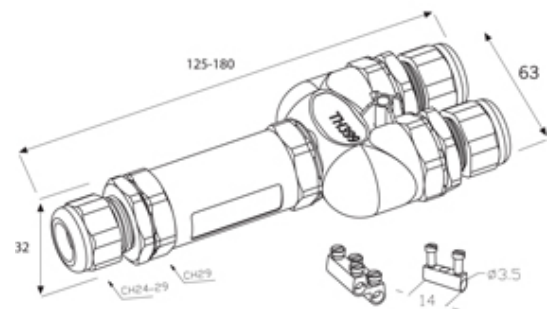

TeeTube

Range: Weatherproof/Waterproof Connectors

Part Number: THB.399.G8B.5

DESCRIPTION

TeeTube with innovative cable gland 2+2 Pole Screw - end barrier contact 10.5mm to 14mm on one gland 14mm to 17mm on the other 2 glands, 4 mm max conductor size IP68 32A 250V 3 cable entries

WEATHERPROOF/WATERPROOF CONNECTORS FEATURES

- Tough, robust construction with large cable range acceptance
- Straight through, T splitter and Y splitter versions available
- Dual terminal versions available for easy fitting and looping of conductors (2+2 and 3+3 poles)
- Temperature rating of -40°C to +125°C

Features may vary by product throughout the range.

Subject to technical modification without notice.

Typographical and other errors do not justify claim for damages.

SPECIFICATION

Cable Entries	3
Max Current (A)	32
Max Voltage (V)	250
Number of Poles	2+2
Max Conductor Size (Sq mm)	2.5
Minimum Cable Diameter (mm)	10.5
Maximum Cable Diameter (mm)	17
IP Rating	68
Min Temperature Rating °C	-40
Max Temperature Rating °C	125
Temperature "T" Rating	T125
Body Material	PA66 / TPE
Fixing System	Cable
Terminal Type	Multiple contact