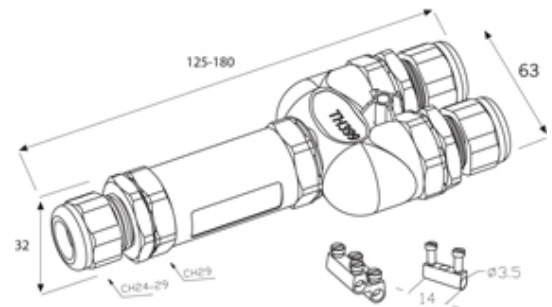

TeeTube

Range: Weatherproof/Waterproof Connectors

Part Number: THB.399.G8B.6

DESCRIPTION

TeeTube with innovative cable gland 2+2 Pole Screw - end barrier contact 14mm to 17mm, 4 mm max conductor size IP68 32A 250V 3 cable entries

WEATHERPROOF/WATERPROOF CONNECTORS FEATURES

- Tough, robust construction with large cable range acceptance
- Straight through, T splitter and Y splitter versions available
- Dual terminal versions available for easy fitting and looping of conductors (2+2 and 3+3 poles)
- Temperature rating of -40°C to +125°C

Features may vary by product throughout the range.

Subject to technical modification without notice.

Typographical and other errors do not justify claim for damages.

SPECIFICATION

Cable Entries	3
Max Current (A)	32
Max Voltage (V)	250
Number of Poles	2+2
Max Conductor Size (Sq mm)	2.5
Minimum Cable Diameter (mm)	14
Maximum Cable Diameter (mm)	17
IP Rating	68
Min Temperature Rating °C	-40
Max Temperature Rating °C	125
Temperature "T" Rating	T125
Body Material	PA66 / TPE
Fixing System	Cable
Terminal Type	Multiple contact